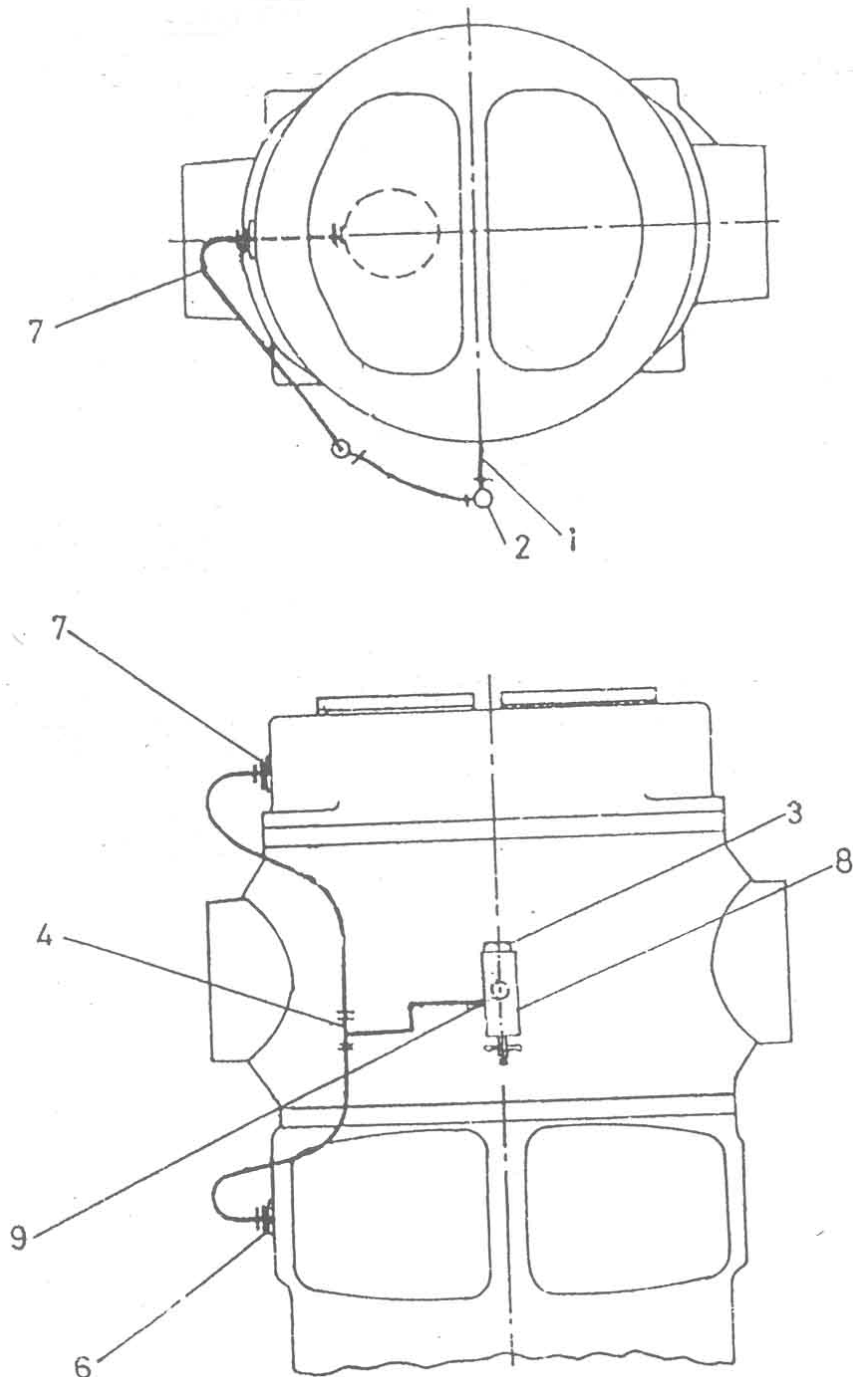

27. ASSEMBLY UNLOADER PIPING - MODEL 9.5 x 5 LUB

All manufacturer's names, numbers, photos, product description and/or part numbers are used for reference purposes only & it is not implied that any part listed is the product of these manufacturers. Since Approvement are made from time to time, the illustration and specifications are subject to change without notice.

27. ASSEMBLY UNLOADER PIPING - MODEL 9.5 x 5 LUB

No.	Description	Ref Part No.	QTY
1	Stud Valve Aux	30762678	1
2	Tee Reducing 1/2" X 1/2" X 3/8"	97057848	1
3	Reducer Bushing 1/2" X 1/4"	95002044	1
4	Tee Union 3/8" X 3/8" X 3/8"	70316609	1
5	Connector Male 3/8" X 1/8"	70316641	2
6	Fitting Tank	70409198	2
7	Tube	70220355	10
8	Valve Auxiliary	94465002	1
9	Plug Pipe Sq. Head 1/2"	95033619	1
-	Elbow Male 3/8" X 1/8"	70316625	1