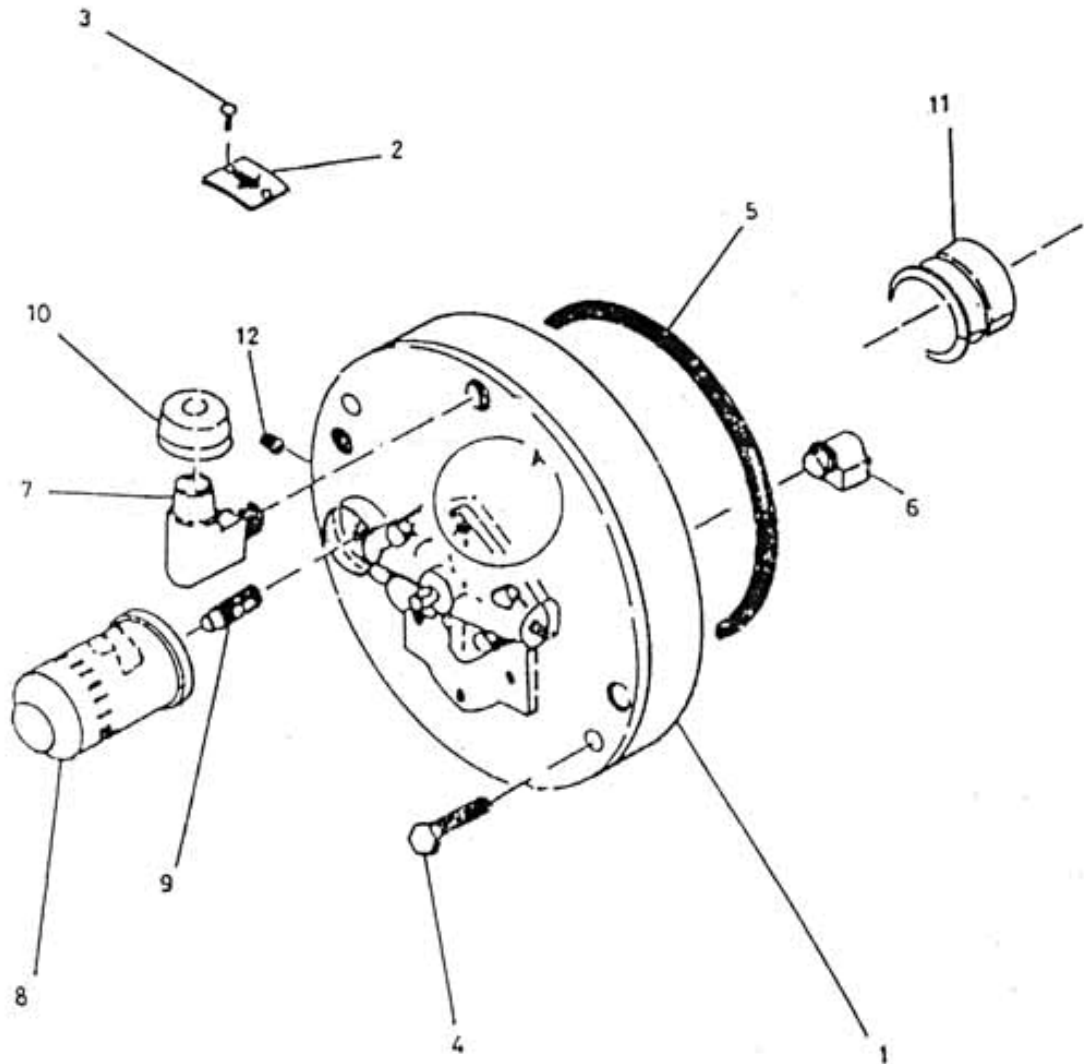

## 4. HOUSING MAIN BEARING & OIL PUMP - MODEL 9.5 x 7 NL

All manufacturer's names, numbers, photos, product description and/or part numbers are used for reference purposes only & it is not implied that any part listed is the product of these manufacturers. Since Approvement are made from time to time, the illustration and specifications are subject to change without notice.

## 4. HOUSING MAIN BEARING & OIL PUMP - MODEL 9.5 x 7 NL

No.	Description	Ref Part No.	QTY
1	Housing Main Bearing	42168690	1
2	Plate Rotation	39516646	1
3	Screw Machine 0.114" X0.25"	39175070	2
4	Screw Cap Hex Head 3/4" X 4"	95104709	2
5	O' Ring 14" X 14-1/2" X 1/4"	95018370	1
6	Elbow Male 5/8"	94425162	1
7	Breather Elbow	39314323	1
8	Filter Oil	30472161	1
9	Adaptor Oil Filter	30179220	1
10	Cap Breather	30557888	1
11	Bush Main Bearing Housing 7"	30557565	2
12	Plug Co. Sunk 3/8"	95101705	2