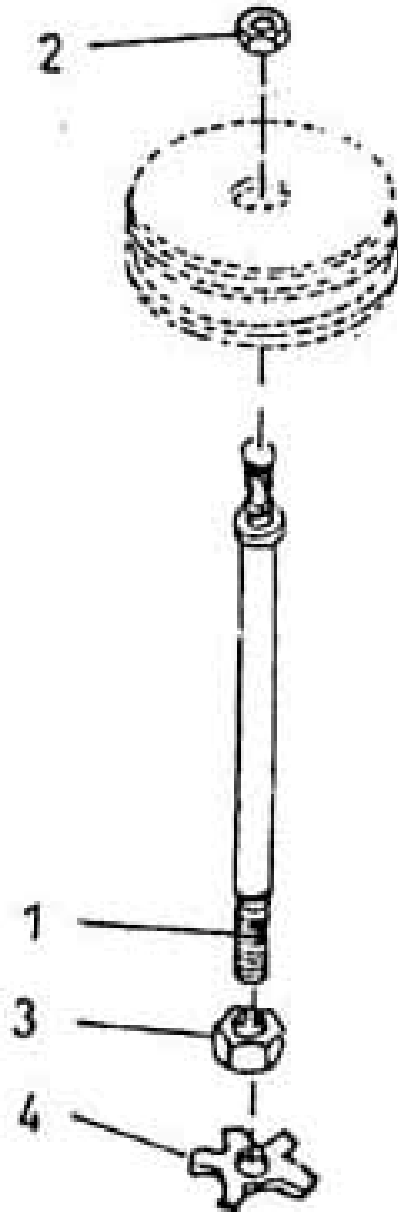

19. ASSEMBLY ROD PISTON - MODEL 9.5 x 5 LUB

All manufacturer's names, numbers, photos, product description and/or part numbers are used for reference purposes only & it is not implied that any part listed is the product of these manufacturers. Since Approvement are made from time to time, the illustration and specifications are subject to change without notice.

19. ASSEMBLY ROD PISTON - MODEL 9.5 x 5 LUB

No.	Description	Ref Part No.	QTY
–	Assembly Rod Piston	37013422	–
1	– Rod Piston	37764461	1
2	– Nut Piston	37087517	1
3	– Nut Jam X-Head	30565667	1
4	– Washer Lock	31531775	1