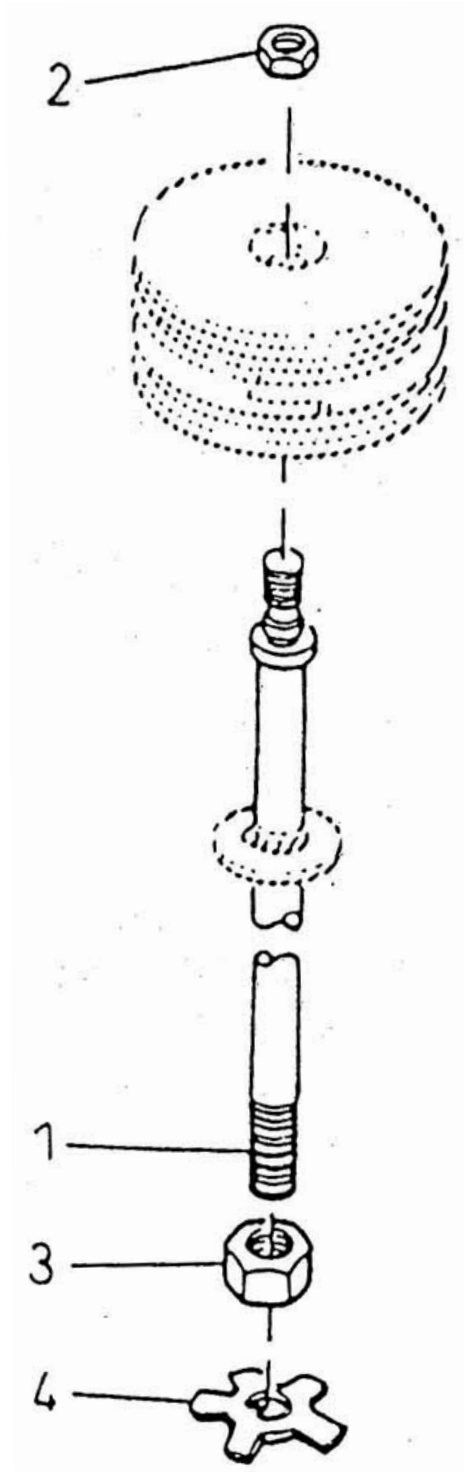

19. ASSEMBLY ROD PISTON - MODEL 9.5 x 5 NL

All manufacturer's names, numbers, photos, product description and/or part numbers are used for reference purposes only & it is not implied that any part listed is the product of these manufacturers. Since Approvement are made from time to time, the illustration and specifications are subject to change without notice.

19. ASSEMBLY ROD PISTON - MODEL 9.5 x 5 NL

No.	Description	Ref Part No.	QTY
–	Assembly Rod Piston	70222740	–
1	– Rod Piston	37891157	1
2	– Nut Piston	37087517	1
3	– Nut Jam X-Head	30565667	1
4	– Washer Lock	31531775	1