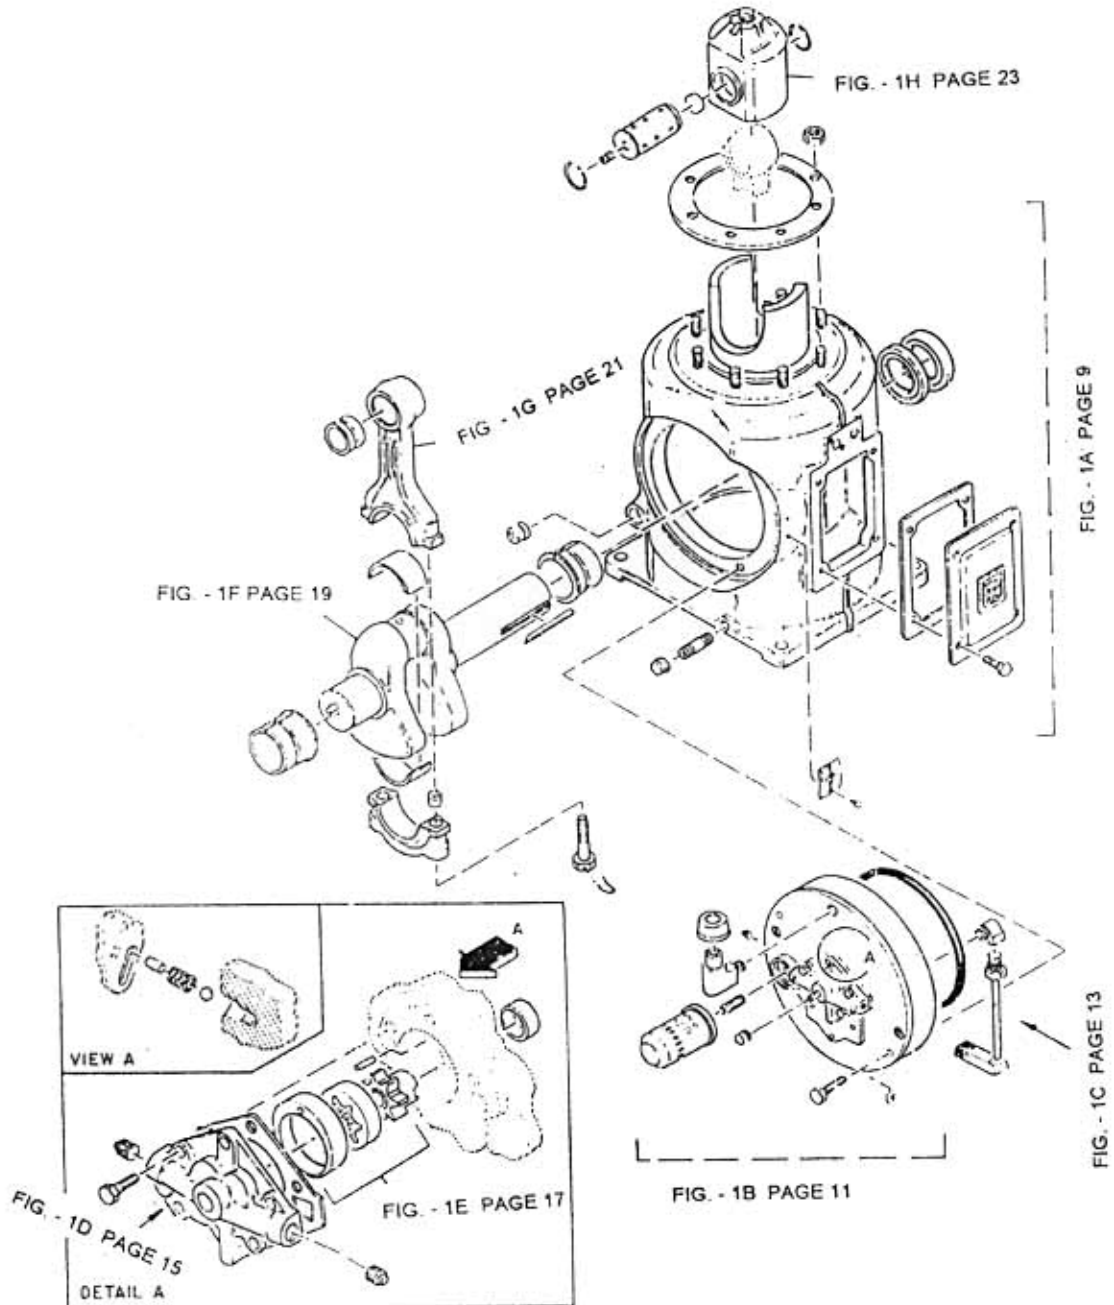

## 2. ASSEMBLY FRAME & GEAR - MODEL 8 x 5 NL

All manufacturer's names, numbers, photos, product description and/or part numbers are used for reference purposes only & it is not implied that any part listed is the product of these manufacturers. Since Approvement are made from time to time, the illustration and specifications are subject to change without notice.

## 2. ASSEMBLY FRAME & GEAR - MODEL 8 x 5 NL

No.	Description	Ref Part No.	QTY
1A	Assembly Frame Complete	70315403	1
1B	Assembly Housing Main Bearing	70315395	1
1C	Assembly Suction Pipe For Oil	30567077	1
1D	Assembly Oil Pump Cover	31165376	1
1E	Assembly Oil Pump	70402755	1
1F	Assembly Crank Shaft	37087251	1
1G	Assembly Rod Connecting	37189586	1
1H	Assembly Cross Head	70324306	1