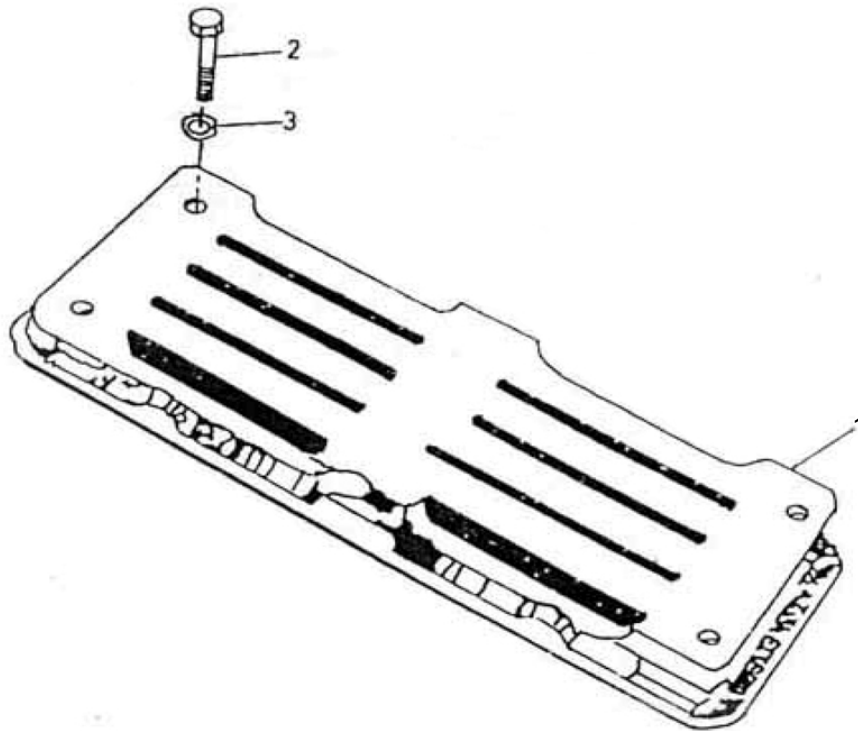

37023058 - ASSEMBLY VALVE DISCHARGE

No.	Description	Ref Part No.	QTY
-	ASSEMBLY VALVE DISCHARGE	37023058	-
1	- VALVE DISCHARGE	37020336	1
2	- CAP SCREW HEX HEAD 1/4" X 1-1/4"	95434734	6*
3	- WASHER LOCK 1/4"	95081873	6*