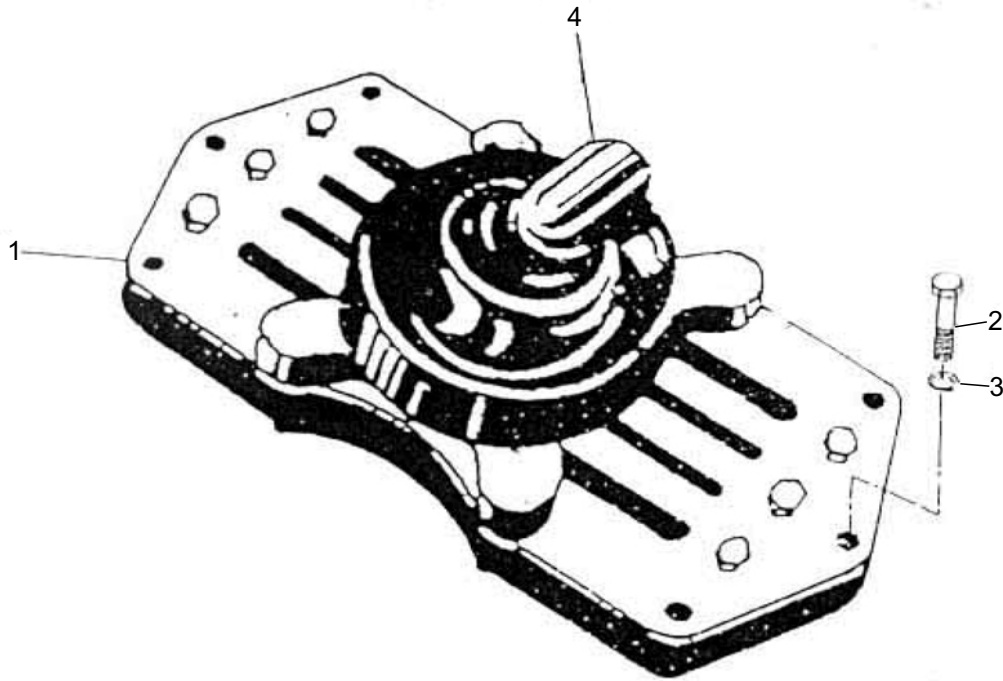

70328760 - ASSEMBLY VALVE INLET & UNLOADER

No.	Description	Ref Part No.	QTY
-	ASSEMBLY VALVE INLET & UNLOADER	70328760	-
1	- VALVE INLET	37020542	1
2	- BOLT HEX HEAD 5/16" X 1-1/4"	95002978	6*
3	- WASHER SPRING 5/16"	95096145	6*
4	- ASSEMBLY UNLOADER	70265475	1