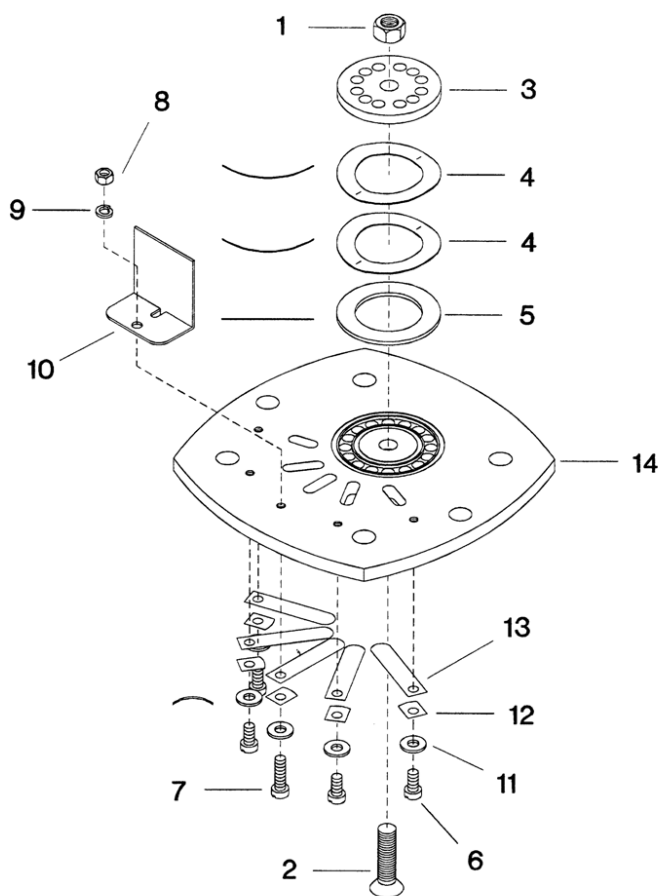

32228322 - ASSEMBLY SECOND STAGE VALVE PLATE

No.	Description	Ref Part No.	QTY
-	Ass'y Second Stage Valve Plate (see 2-16)	32228322	-
3-1	- Nut, Whiz-Lock - 7/16 - 14 Hex	97166946	1
3-2	- Bolt, Valve	32223927	1
3-3	- Plate, Stop - Discharge	32228264	1
3-4	- Spring, Valve - Discharge	30221394	2
3-5	- Plate, Valve - Discharge	30215917	1
3-6	- Screw, Fillister Head - 1/4-20 X 3/8"	32035511	4
3-7	- Screw, Machine - Fillister Head-1/4-20 X 3/4"	32224008	1
3-8	- Nut, Hex - 1/4 - 20	95416335	1
3-9	- Lockwasher, Spring - 1/4"	32035479	1
3-10	- Diffuser, Valve plate	32223919	1
3-11	- Washer, Belleville - 1/4"	32217382	5
3-12	- Retainer, Finger Valve	32228306	5
3-13	- Valve, Finger	30220115	5
3-14	- Plate, Valve Seat	32228256	1