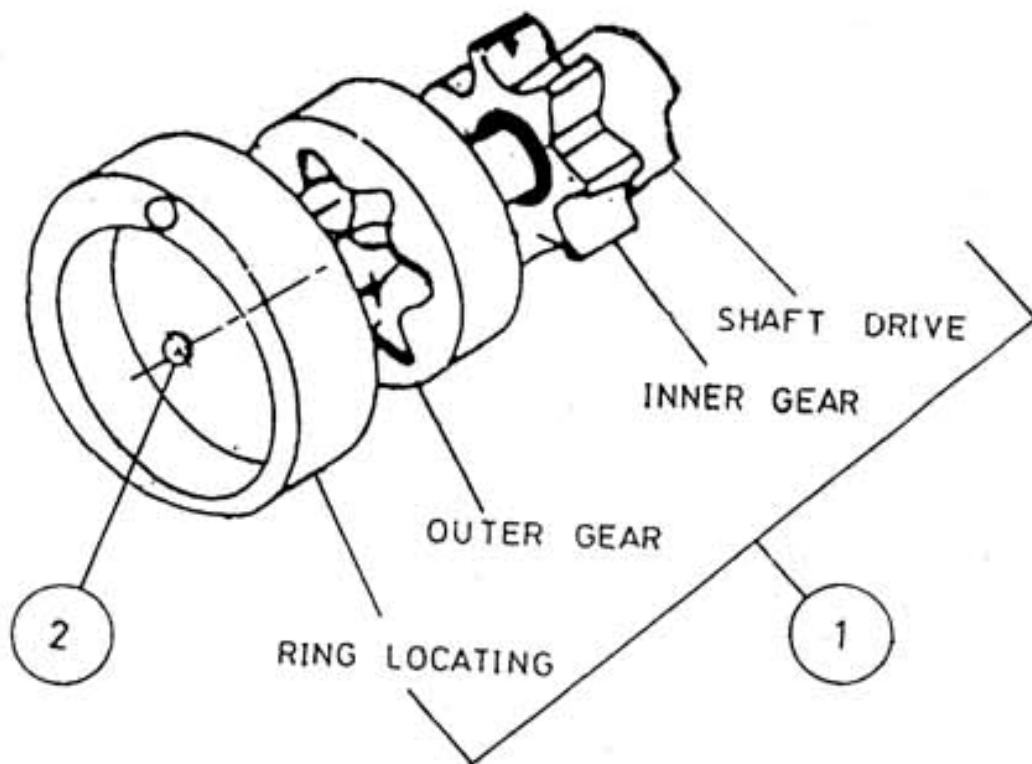

7. ASSEMBLY OIL PUMP - MODEL 8 x 5 NL

7. ASSEMBLY OIL PUMP - MODEL 8 x 5 NL

No.	Description	Ref Part No.	QTY
1	Assembly Oil Pump	30427140	1
2	Cover Shaft	30253892	1