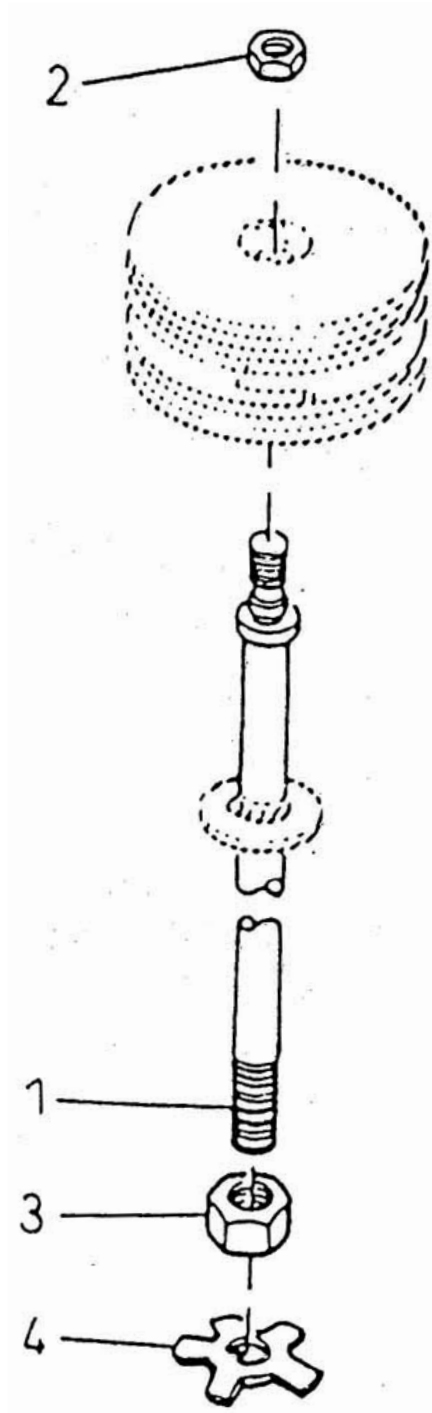

## 19. ASSEMBLY ROD PISTON - MODEL 9 x 7 NL

All manufacturer's names, numbers, photos, product description and/or part numbers are used for reference purposes only & it is not implied that any part listed is the product of these manufacturers. Since Approvement are made from time to time, the illustration and specifications are subject to change without notice.

## 19. ASSEMBLY ROD PISTON - MODEL 9 x 7 NL

No.	Description	Ref Part No.	QTY
–	Assembly Rod Piston	70223219	–
1	– Rod Piston	31204191	1
2	– Nut Piston	37087525	1
3	– Nut Jam X-Head	30565675	1
4	– Washer Lock	30589568	1