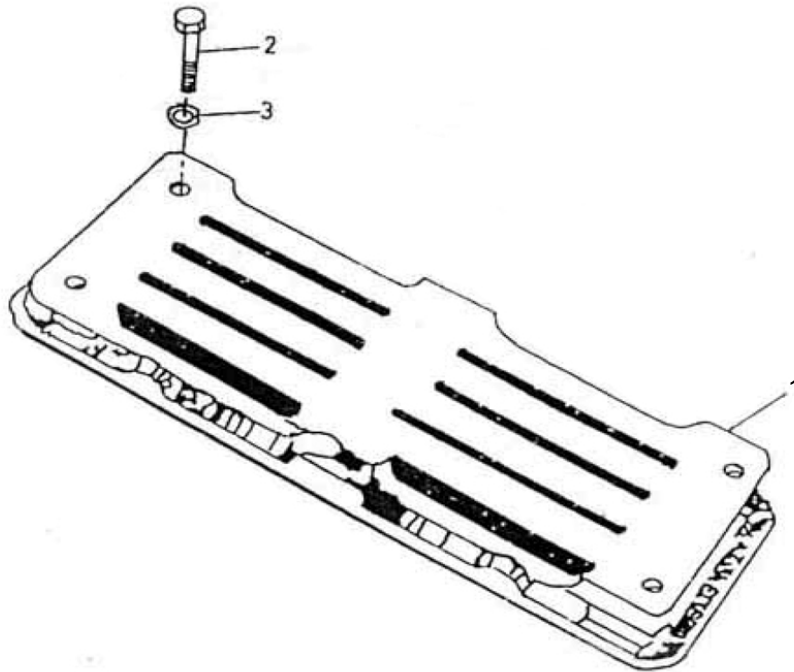

37104031 - ASSEMBLY VALVE DISCHARGE

No.	Description	Ref Part No.	QTY
-	ASSEMBLY VALVE DISCHARGE	37104031	-
1	- VALVE DISCHARGE	37022829	1
2	- CAP SCREW HEX HEAD 1/4" X 1-1/4"	95433734	6
3	- WASHER LOCK 1/4"	95081873	6