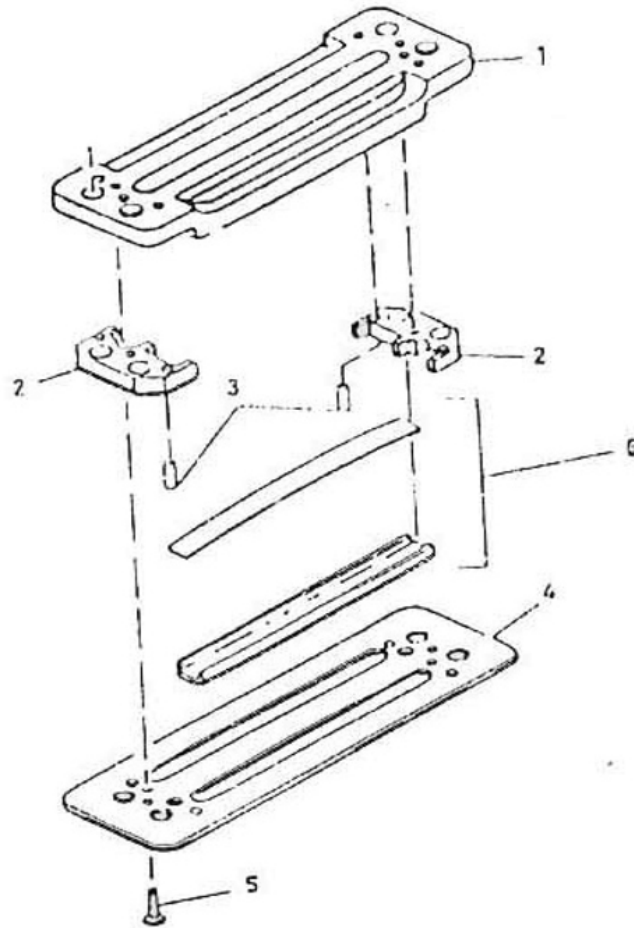

30431423 - VALVE DISCHARGE

No.	Description	Ref Part No.	QTY
-	VALVE DISCHARGE	30431423	-
1	- STOP PLATE	30464986	1
2	- GUIDE VALVE	37021573IM	2
3	- PIN DRIVE LOCK 1/8" X 9/16"	70233101	4*
4	- SEAT PLATE	30661995IM	1
5	- SCREW MACHINE	95110763	2
6	- CHANNEL & SPRING SET	30514632IM	1
-	- GUIDE CENTER	30243315IM	1