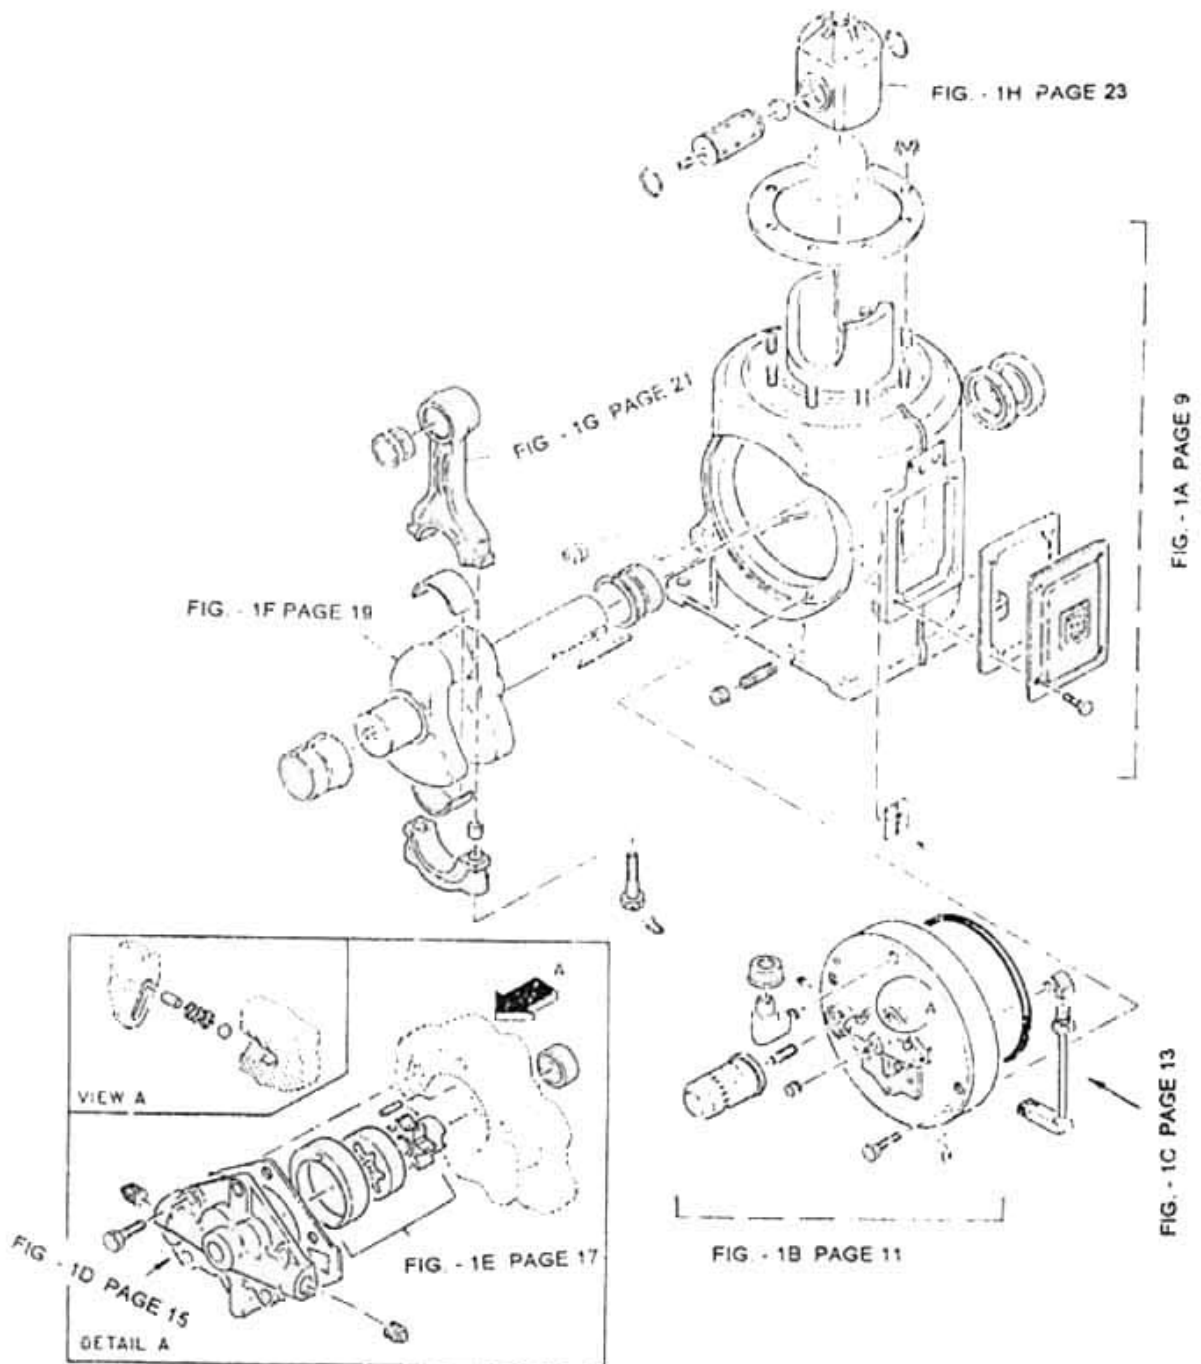

2. ASSEMBLY FRAME & GEAR - MODEL 9.5 x 5 LUB

All manufacturer's names, numbers, photos, product description and/or part numbers are used for reference purposes only & it is not implied that any part listed is the product of these manufacturers. Since Approvement are made from time to time, the illustration and specifications are subject to change without notice.

2. ASSEMBLY FRAME & GEAR - MODEL 9.5 x 5 LUB

No.	Description	Ref Part No.	QTY
1A	Assembly Frame Complete	70315403	1
1B	Assembly Housing Main Bearing	70315395	1
1C	Assembly Suction Pipe For Oil	30567077	1
1D	Assembly Oil Pump Cover	31165376	1
1E	Assembly Oil Pump	70402680	1
1F	Assembly Crank Shaft	37087251	1
1G	Assembly Rod Connecting	37189586	1
1H	Assembly Cross Head	70324306	1