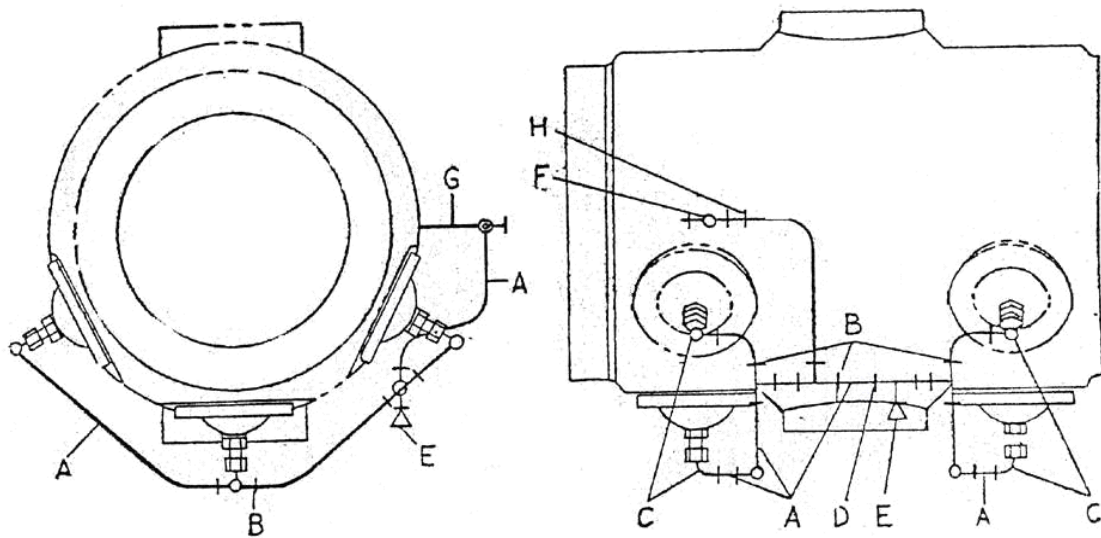

6. PIPING FAU - MODEL 11 X 7 ESV NL

All manufacturer's names, numbers, photos, product description and/or part numbers are used for reference purposes only & it is not implied that any part listed is the product of these manufacturers. Since Approvement are made from time to time, the illustration and specifications are subject to change without notice.

6. PIPING FAU - MODEL 11 X 7 ESV NL

No.	Description	Ref Part No.	QTY
-	Tubing - Fau	1008CA	6FT
-	Tee	82A10B3	3
-	Elbow	75A10B10	4
-	Tee - Female Branch	81A10B2	1
-	Plug - Pipe	30A7S2	1
-	Tee - Reducing	74A7M12	1
-	Nipple - Aux Valve	6545B1	1
-	Connector	71A1039	1
-	Nut - Tube	70A10S4	16