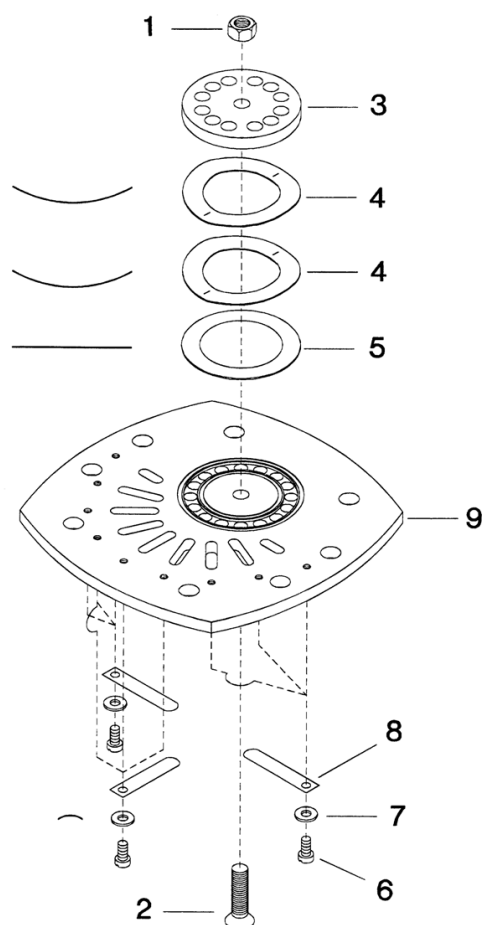

# 32228330 - ASSEMBLY FIRST STAGE VALVE PLATE

No.	Description	Ref Part No.	QTY
-	<b>Assembly First Stage Valve Plate</b>	<b>32228330</b>	-
4-1	- Nut, Whiz-Lock - 7/16 - 14 Hex	97166946	1
4-2	- Bolt Valve	32223927	1
4-3	- Plate, Stop - Discharge	32228314	1
4-4	- Spring, Valve - Discharge	30221501	2
4-5	- Plate, Valve - Discharge	30181499	1
4-6	- Screw, Fillister Head - 1/4-20 X 3/8"	32035511	9
4-7	- Washer, Belleville - 1/4"	32217382	9
4-8	- Valve, Finger	30220115	9
4-9	- Plate, Valve Seat	32228249	1