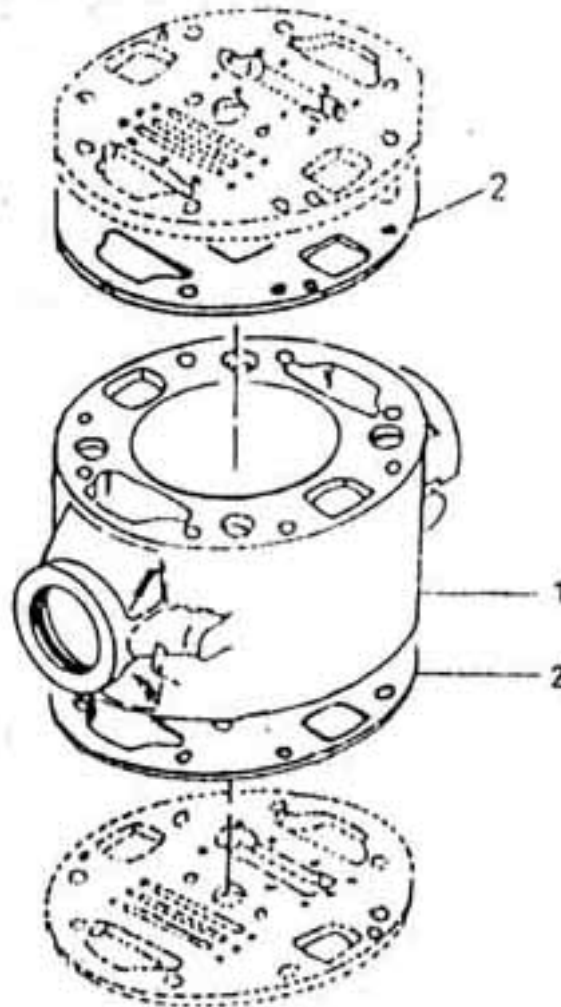

### 13. ASSEMBLY CYLINDER - MODEL 9.5 x 5 LUB

All manufacturer's names, numbers, photos, product description and/or part numbers are used for reference purposes only & it is not implied that any part listed is the product of these manufacturers. Since Approvement are made from time to time, the illustration and specifications are subject to change without notice.

### 13. ASSEMBLY CYLINDER - MODEL 9.5 x 5 LUB

No.	Description	Ref Part No.	QTY
–	Assembly Cylinder	70262506	–
1	– Cylinder	30560064	1
2	– Gasket Cylinder	39542006	2