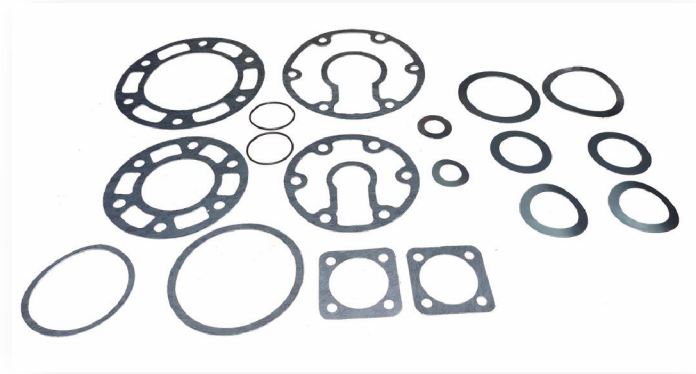

Service KIT For Model 71T2

1. Valve/Gasket Kit 32127458

No.	Description	QTY	Part No.	Part No.	SET
A	Valve/Gasket Kit			32127458	1
	– LP Inlet, Hp Disch. Vlv.plate	2	30181499		
	– LP Disch. Vlv.plate	1	30215941		
	– LP Inlet Valve Plate	1	30215891		
	– LP Disch. Lp Inlet Vlv. Spring	2	30221501		
	– LP Inlet Valve Spring	1	30221550		
	– HP Inlet Valve Spring	1	30221576		
	– LP Airhead Centre Gasket	1	37047156		
	– HP Airhead Centre Gasket	1	37007754		
	– LP Airhead Gasket	1	30294326		
	– HP Airhead Gasket	1	30294508		
	– Unloader Cover Gasket	2	30294656		
	– Unloader Body Gasket	1	30294680		
	– Unloader Body Gasket	1	30294698		
	– O-Ring	2	32136715		
	Total	18			

2. Bearing/Conn Rod Kit 32127474

No.	Description	QTY	Part No.	Part No.	SET
B	Bearing/Conn Rod Kit			32127474	1
	– Crankpin Bushing	1	32295883		
	– L/P Connecting Rod	1	32003659		
	– H/P Connecting Rod	1	30217327		
	– Ball Bearing	1	95951299		
	– Bearing W/Snap Ring	1	95951257		
	Total	5			