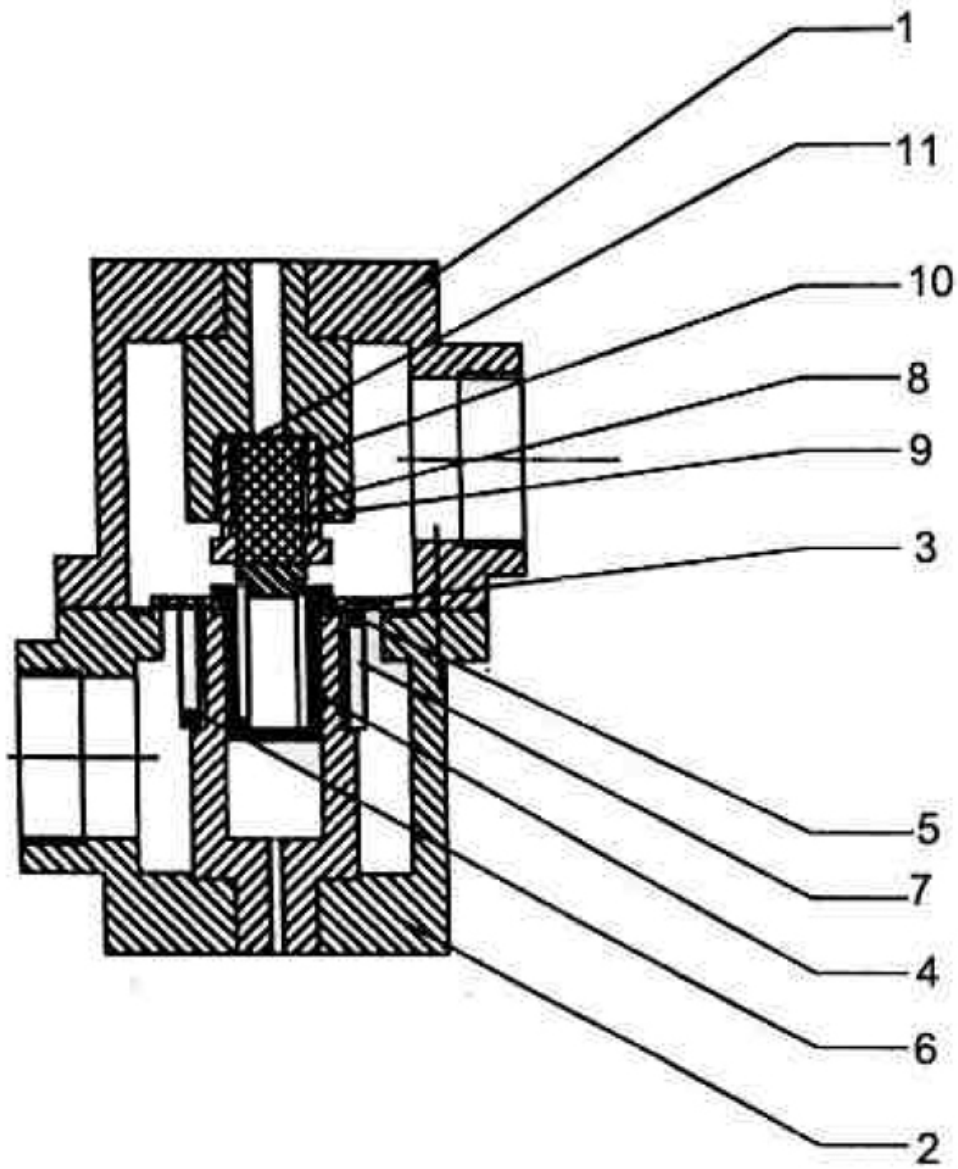

## 6. CONSTANT SPEED CONTROL - MODEL 7T2

All manufacturer's names, numbers, photos, product description and/or part numbers are used for reference purposes only & it is not implied that any part listed is the product of these manufacturers. Since Approvement are made from time to time, the illustration and specifications are subject to change without notice.

## 6. CONSTANT SPEED CONTROL - MODEL 7T2

No.	Description	Ref Part No.	QTY
6-0	Constant Speed Control Assembly	30210686	1
6-1	– Body Top Csc	97052401	1
6-2	– Body Bottom Csc	97052385	1
6-3	– Plate Unloader Valve	30216030	1
6-4	– Cap Spring Inner	30285696	1
6-5	– Washer-Inner Spring	30220834	1
6-6	– Spring Csc - PP 597 Inner	30672091	1
6-7	– Spring Csc - PP Outer	30672109	1
6-8	– Unloader Cylinder	30298152	1
6-9	– Unloader Piston	30289797	1
6-10	– O Ring	95018073	1
6-11	– Washer Copper	30346613	1
6-12	– Cap Screw 3/8" X 1" HT	95035333	4
6-13	– Washer Flat 3/8"	30345227	4
6-14	Nipple 1-1/2" NPT	95056511	1
6-15	Elbow 5/16" Tube X 1/8" NPT	95031860	1