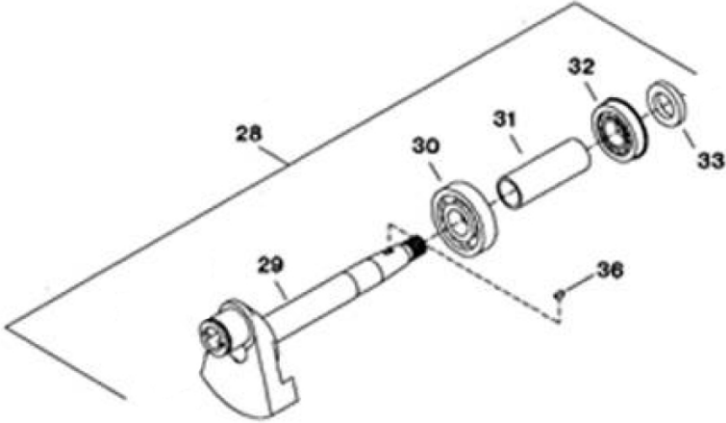

3222672 - ASSEMBLY CRANKSHAFT

No.	Description	Ref Part No.	QTY
1-28	Assembly, Crankshaft	3222672	-
1-29	- Assembly, Disc & Shaft	NSS	1
1-30	- Bearing, Ball	95305660	1
1-31	- Spacer, Crankshaft/Bearing	30218424	1
1-32	- Bearing, Ball - W/Snap Ring	95214003	1
1-33	- Ring, Bearing Retainer	30217004	1
1-36	- Key, Woodruff	32226144	1