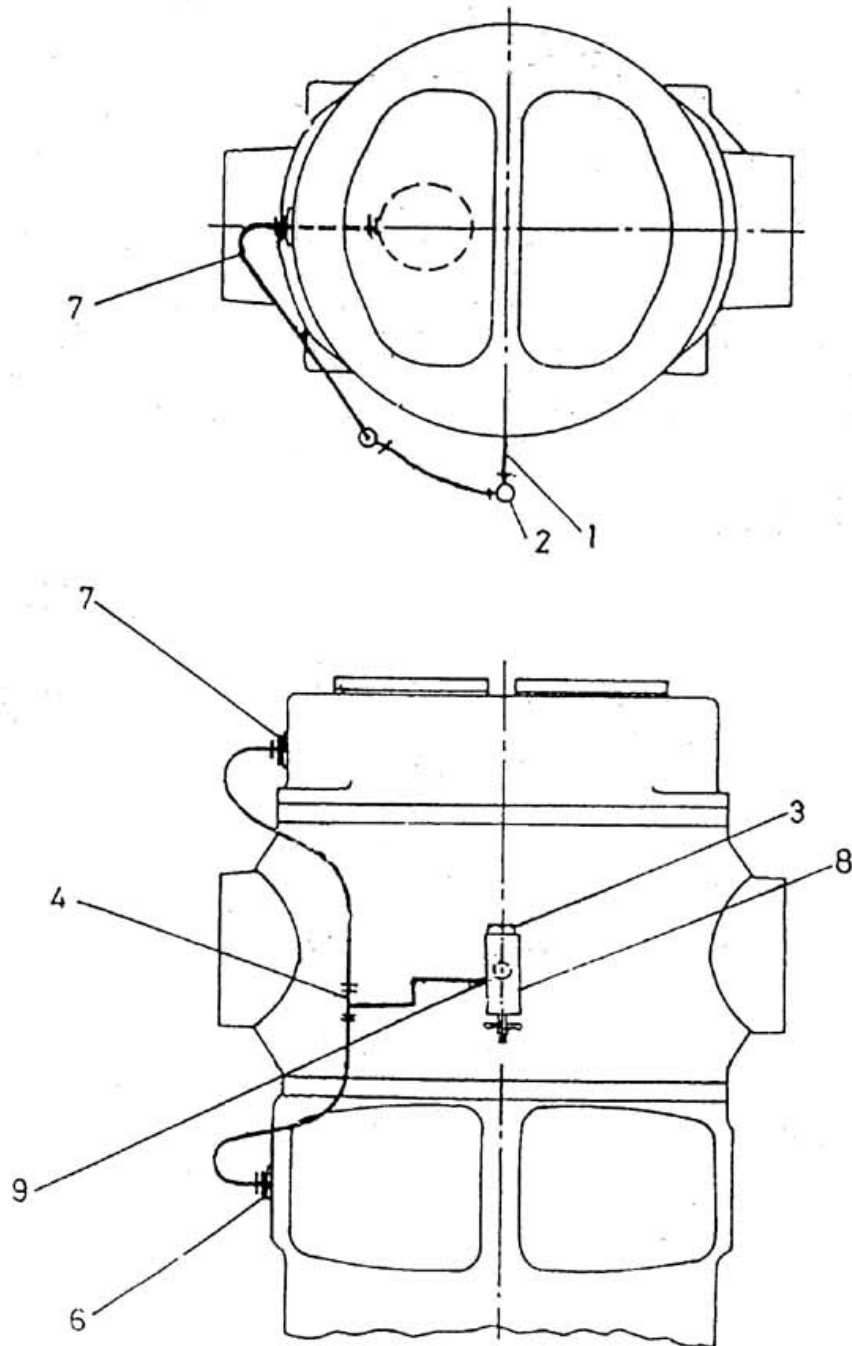

## 27. ASSEMBLY UNLOADER PIPING - MODEL 9.5 x 5 NL

All manufacturer's names, numbers, photos, product description and/or part numbers are used for reference purposes only & it is not implied that any part listed is the product of these manufacturers. Since Approvement are made from time to time, the illustration and specifications are subject to change without notice.

## 27. ASSEMBLY UNLOADER PIPING - MODEL 9.5 x 5 NL

No.	Description	Ref Part No.	QTY
1	Stud Valve Aux	30762678	1
2	Tee Reducing 1/2" X 1/2" X 3/8"	97057848	1
3	Reducer Bushing 1/2" X 1/4"	95002044	1
4	Tee Union 3/8" X 3/8" X 3/8"	70316609	1
5	Connector Male 3/8" X 1/8"	70316641	2
6	Fitting Tank	70409198	2
7	Tube	70220355	10
8	Valve Auxiliary	94465028	1
9	Plug Pipe Sq. Head 1/2"	95033619	1
-	Elbow Male 3/8" X 1/8"	70316625	1