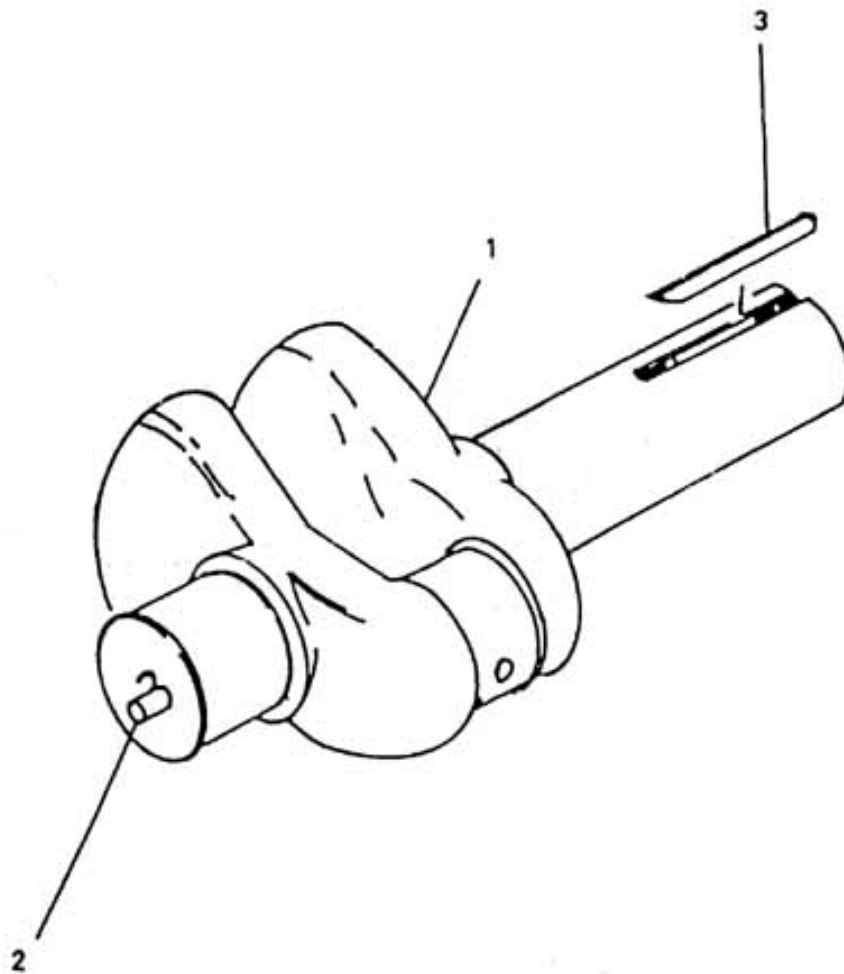

8. ASSEMBLY CRANKSHAFT - MODEL 9.5 x 7 NL

All manufacturer's names, numbers, photos, product description and/or part numbers are used for reference purposes only & it is not implied that any part listed is the product of these manufacturers. Since Approvement are made from time to time, the illustration and specifications are subject to change without notice.

8. ASSEMBLY CRANKSHAFT - MODEL 9.5 x 7 NL

No.	Description	Ref Part No.	QTY
1	Crank Shaft	30559652	1
2	Pin Dowel Crank Shaft	70408240	1
3	Key 7/8" X 4 -1/2"	95545679	1