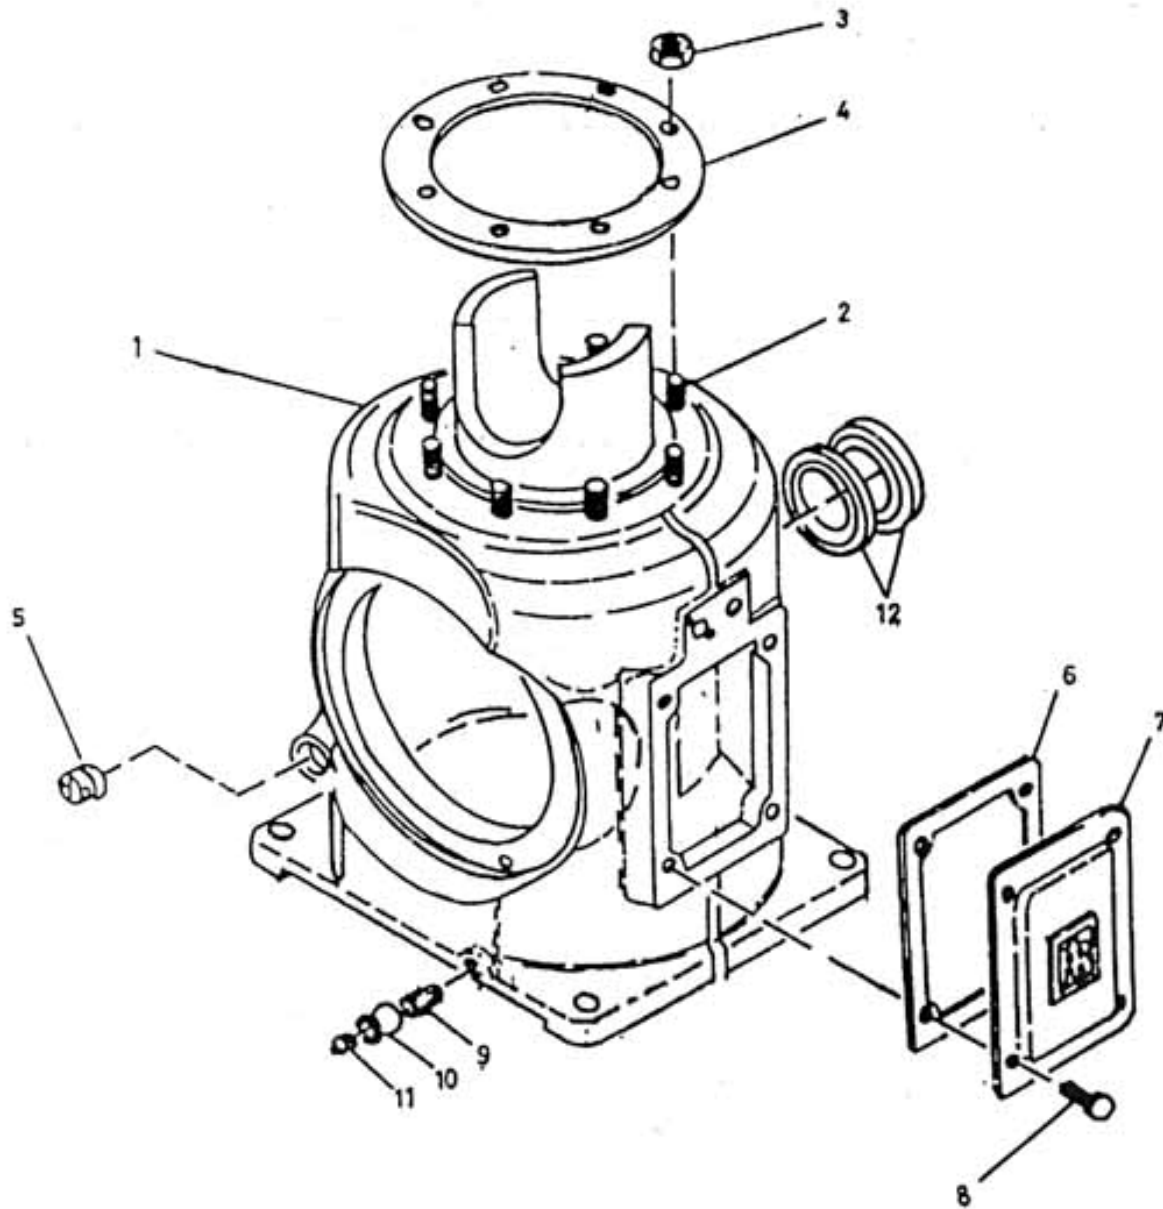

3. FRAME COMPLETE - MODEL 9.5 x 5 NL

All manufacturer's names, numbers, photos, product description and/or part numbers are used for reference purposes only & it is not implied that any part listed is the product of these manufacturers. Since Approvement are made from time to time, the illustration and specifications are subject to change without notice.

3. FRAME COMPLETE - MODEL 9.5 x 5 NL

No.	Description	Ref Part No.	QTY
1	Frame	30556401	1
2	Stud 5/8" X 2-1/2"	95056180	8
3	Nut Hex 5/8"	95077814	8
4	Gasket Frame	39550223	1
5	Glass Sight Flow	39137245	1
6	Cover Frame	39566872	1
7	Gasket Cover Frame	30562235	1
8	Screw Cap Hex 1/2" X 1"	95104147	4
9	Nipple 1/2" X 2-1/2"	95049177	1
10	Coupling 1/2"	95011094	1
11	Plug Pipe Sq. Hd 1/2"	95033619	3
12	Seal Crankshaft Oil	95225660	2
-	Plug Pipe Sq. Hd 3/4"	95002143	2
-	Plug 1-1/4"	95033569	1