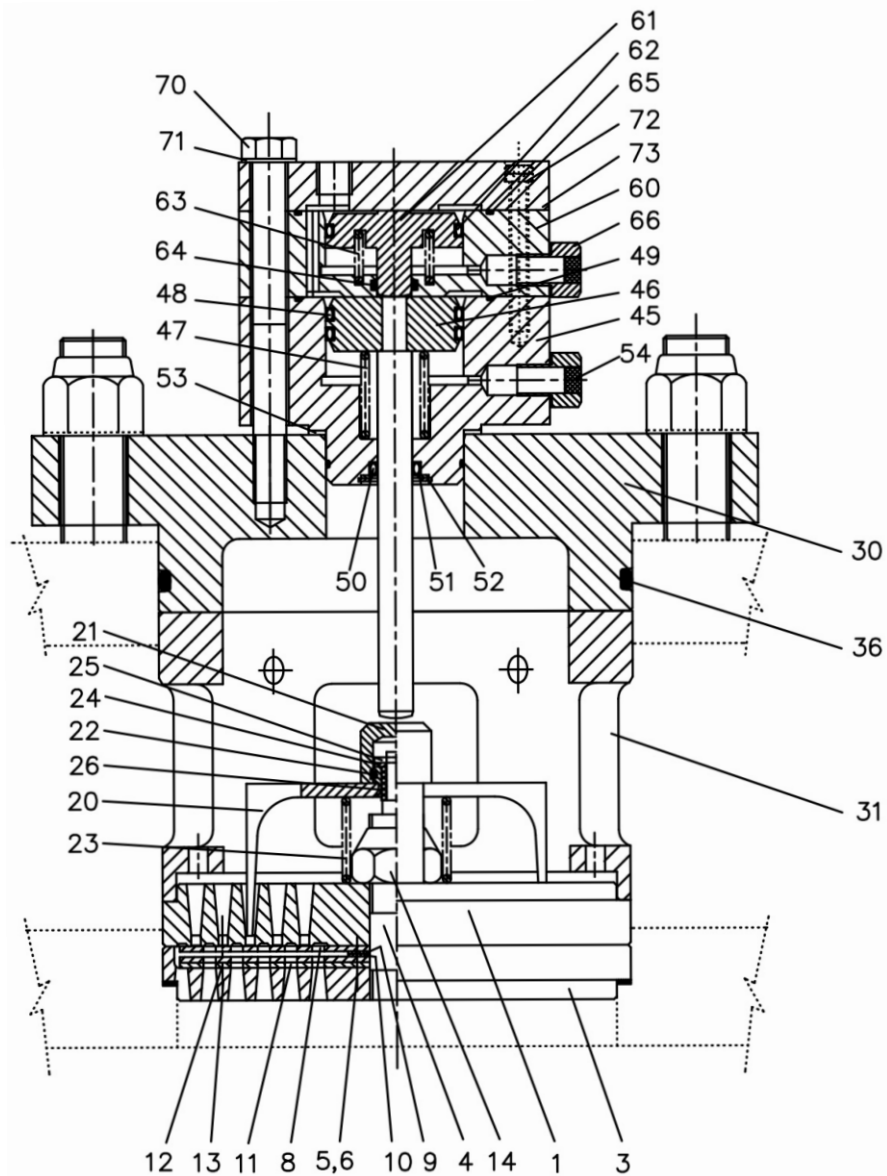

70469846 - VALVE INLET WITH U/L

No.	Description	Ref Part No.	QTY
-	VALVE INLET WITH U/L	70469846	-
31	- CAGE	17271859	1
36	- O-RING	17271883	1
-	- VALVE INLET W/UNL 154HD	17272196	1
-	-- VALVE INLET 154HD	17272204	1
-	--- ASSEMBLY GUARD INLET 154HD	17268749	1
3	---- GUARD INLET 154HD	17272212	1
4	----- BOLT CENTER 1216	17272220	1
-	----- BOLT LOCK	33055138	1
5	----- PIN LOCATING	37054608	1
6	----- PIN LOCATING	37211869	1

70469846 - VALVE INLET WITH U/L

No.	Description	Ref Part No.	QTY
13	--- SPRING CLOSING	33426024	4
12	--- SPRING CLOSING	33426990	4
8	--- PLATE VALVE	37284205	1
11	--- PLATE DAMPING	37284270	2
1	--- SEAT INLET	37989589	1
14	--- LOCKNUT	37989621	1
9	--- WASHER LIFT	97193361	1
10	--- WASHER LIFT	97193361	1
-	-- ASSEMBLY UNLOADER	17272238	1
20	--- UNLOADER	17272246	1
23	--- SPRING	34037432	1
22	--- WIRE LOCKING	37949963	1
25	--- PIN UNLOADER	37949971	1
24	--- RING STOP	37949989	1
21	--- COVER UNLOADER	37949997	1
26	--- BUSHING GUIDE	37950003	1
30	- COVER	17272295	1