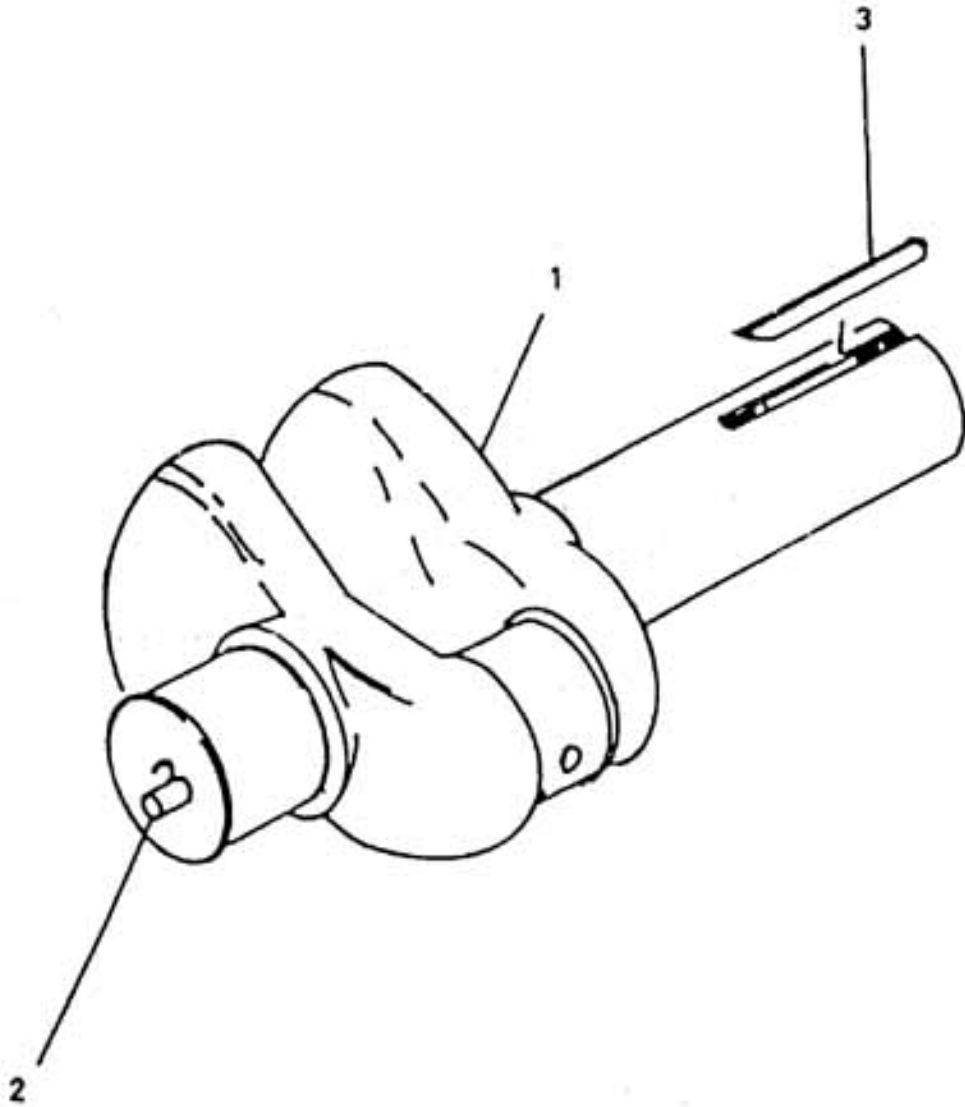

## 8. ASSEMBLY CRANKSHAFT - MODEL 7 x 5 NL

All manufacturer's names, numbers, photos, product description and/or part numbers are used for reference purposes only & it is not implied that any part listed is the product of these manufacturers. Since Approvement are made from time to time, the illustration and specifications are subject to change without notice.

## 8. ASSEMBLY CRANKSHAFT - MODEL 7 x 5 NL

No.	Description	Ref Part No.	QTY
1	Crank Shaft	30559629	1
2	Pin Dowel Crankshaft	70408240	1
3	Key 5/8" X 5/8" X 3-3/4"	95453197	1
-	Cap Closr. Crank Shaft	94487543	1