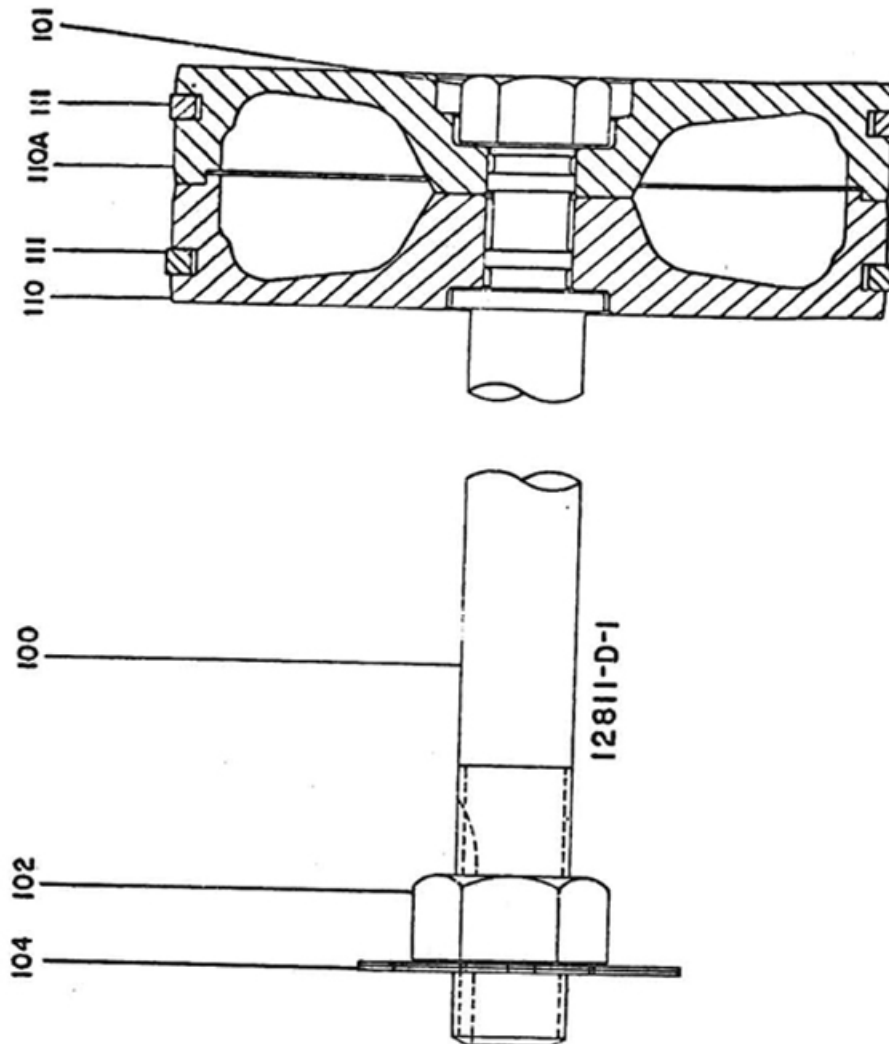

4. PISTON & PISTON ROD - MODEL 8 x 7 LUB

All manufacturer's names, numbers, photos, product description and/or part numbers are used for reference purposes only & it is not implied that any part listed is the product of these manufacturers. Since Approvement are made from time to time, the illustration and specifications are subject to change without notice.

4. PISTON & PISTON ROD - MODEL 8 x 7 LUB

No.	Description	Ref Part No.	QTY
–	Piston Complete	9961C1T-11	–
110	– Piston Frame Half	NSS	1
110A	– Piston Outer Half	NSS	1
111	Ring Piston	12A18CA806	2
–	Rod Piston Complete	9930C1T	–
100	– Rod Piston	9930C1	1
101	– Nut Piston	6-8277B1	1
102	– Nut Xhead	2-8277B1	1
104	– Washer-Star-Xhead	2872B1	1