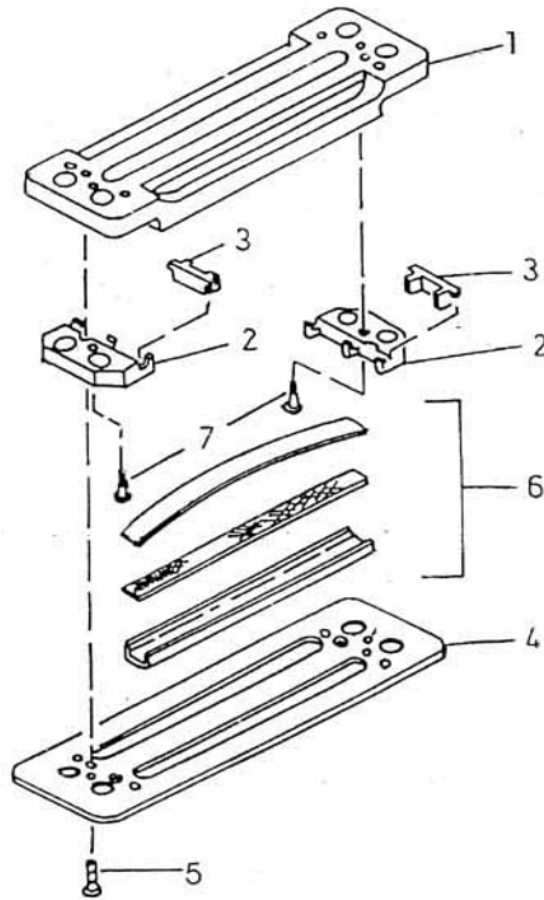

70264288 - VALVE DISCHARGE

No.	Description	Ref Part No.	QTY
-	VALVE DISCHARGE	70264288	-
1	- STOP PLATE	70210398	1
2	- HOLDER GUIDE	37025517IM	2
3	- GUIDE VALVE **	37041324	4
4	- SEAT PLATE	37020567IM	1
5	- SCREW MACHINE	95110763	2
6	- CHANNEL & SPRING SET	37020617IM	1
7	- SCREW GUIDE	31208549IM	2*