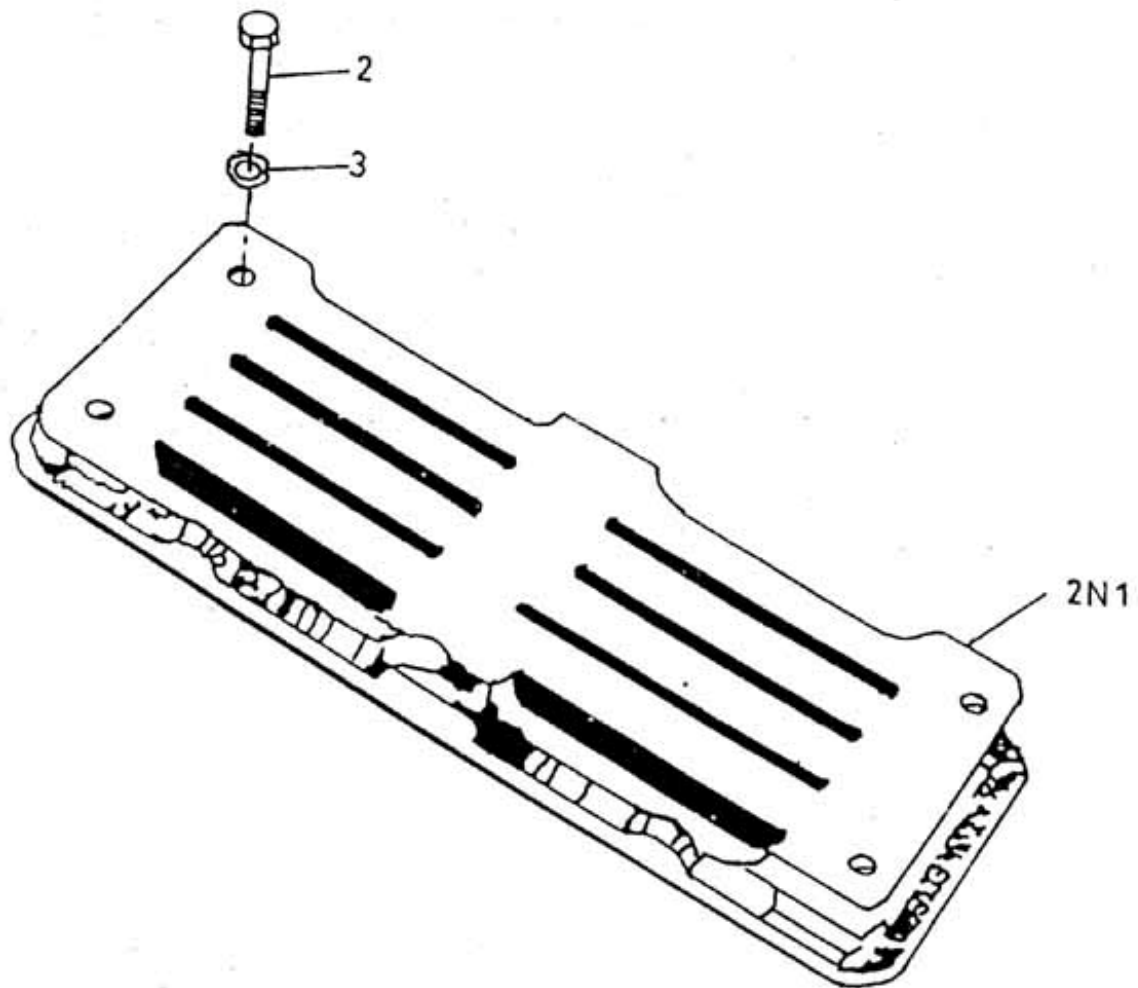

## 23. ASSEMBLY VALVE DISCHARGE - MODEL 7 x 5 NL

All manufacturer's names, numbers, photos, product description and/or part numbers are used for reference purposes only & it is not implied that any part listed is the product of these manufacturers. Since Approvement are made from time to time, the illustration and specifications are subject to change without notice.

## 23. ASSEMBLY VALVE DISCHARGE - MODEL 7 x 5 NL

No.	Description	Ref Part No.	QTY
–	Assembly Valve Discharge	37023058	–
2N1	– Valve Discharge	37020336	1
2	– Cap Screw Hex Head 1/4" X 1-1/4"	95434734	6
3	– Washer Lock 1/4"	95081873	6