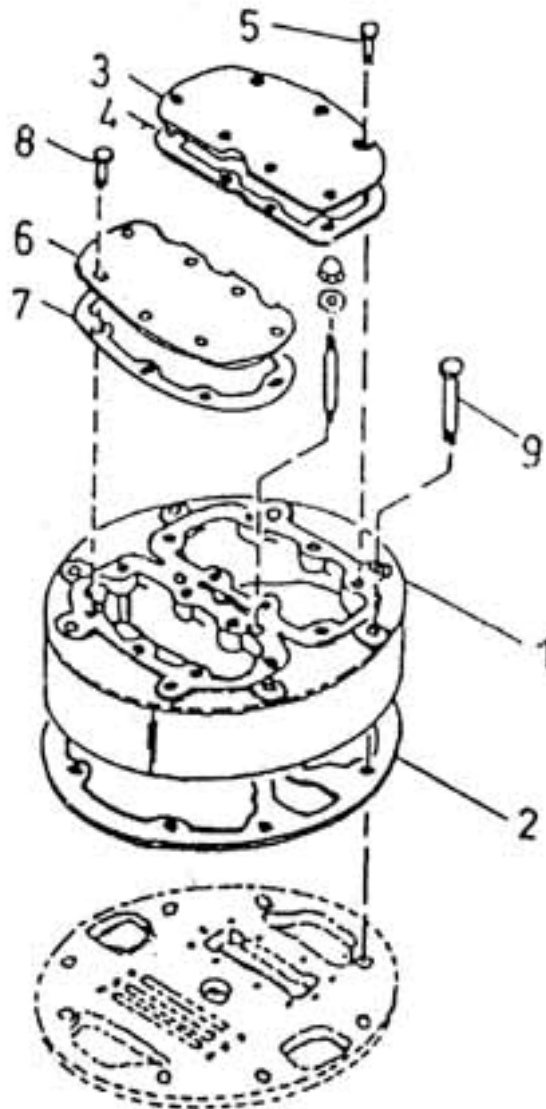

### 13. ASSEMBLY CYLINDER - MODEL 9 x 7 NL

All manufacturer's names, numbers, photos, product description and/or part numbers are used for reference purposes only & it is not implied that any part listed is the product of these manufacturers. Since Approvement are made from time to time, the illustration and specifications are subject to change without notice.

### 13. ASSEMBLY CYLINDER - MODEL 9 x 7 NL

No.	Description	Ref Part No.	QTY
–	Assembly Cylinder	70223243	–
1	– Cylinder	30560031	1
2	– Gasket Cylinder	39542006	2