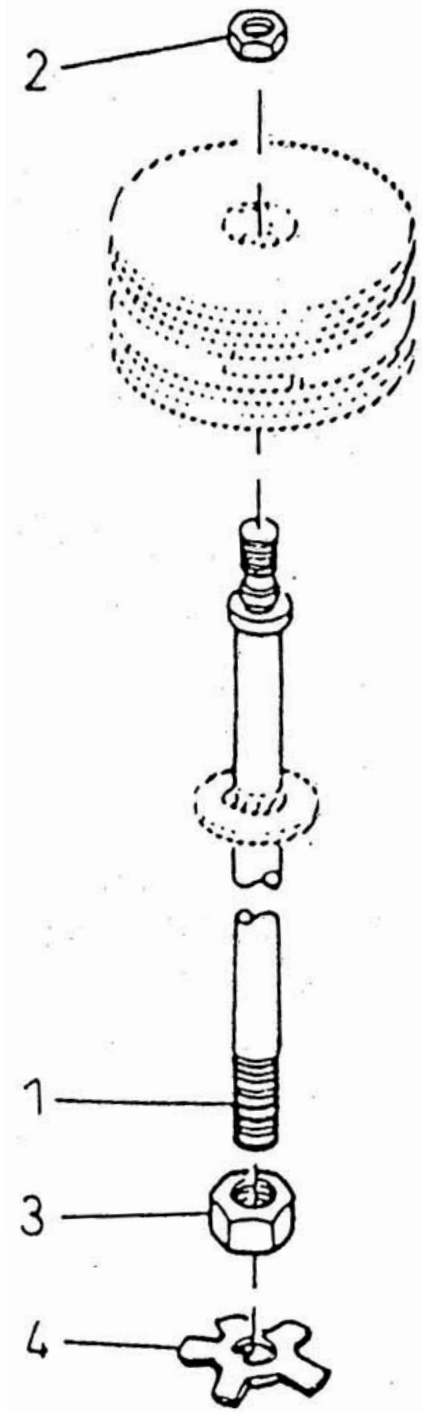

## 19. ASSEMBLY ROD PISTON - MODEL 8 x 5 NL

All manufacturer's names, numbers, photos, product description and/or part numbers are used for reference purposes only & it is not implied that any part listed is the product of these manufacturers. Since Approvement are made from time to time, the illustration and specifications are subject to change without notice.

## 19. ASSEMBLY ROD PISTON - MODEL 8 x 5 NL

No.	Description	Ref Part No.	QTY
–	Assembly Rod Piston	70222740	–
1	– Rod Piston	37891157	1
2	– Nut Piston	37087517	1
3	– Nut Jam X-Head	30565667	1
4	– Washer Lock	31531775	1