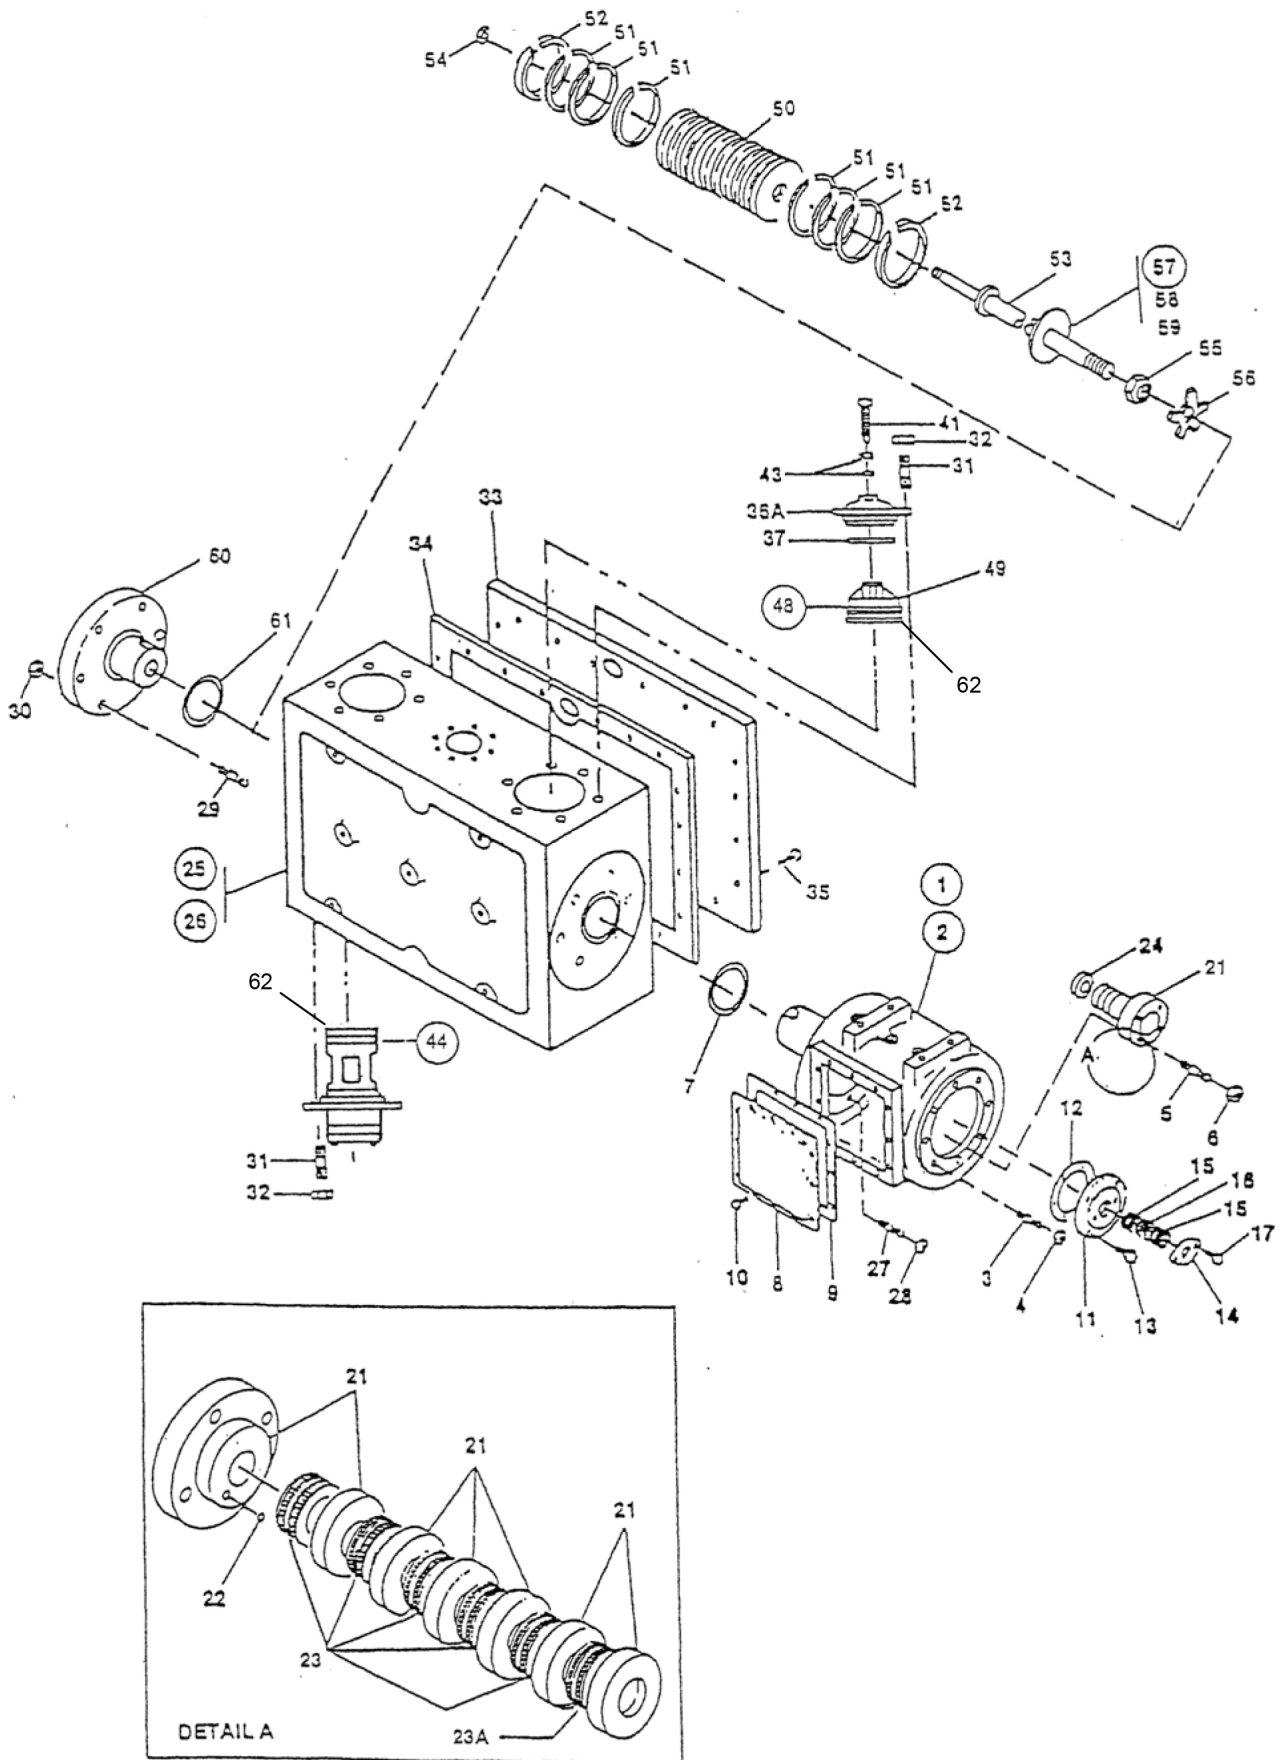

3 - AIREND COMPLETE- MODEL - 4 x 7 ESV NL

3 - AIREND COMPLETE- MODEL - 4 x 7 ESV NL

Sr.No	Description	Ref Part Nos	Qty
3-	AIREND COMPLETE - 4 x 7 ESV	70466791	1
3-1	. PIECE-FRAME HEAD & DISTANCE - COMPLETE	70414115	1
3-2	.. PIECE-FRAME HEAD & DISTANCE ASSEMBLY	42414292	1
3-3	... STUD-FRAME HEAD	95737417	8
3-4	... NUT	95077822	8
3-5	... STUD-PACKING	95903332	4
3-6	... NUT	95077822	4
3-*	... PIPEPLUG	95033270	4
3-*	... PIPEPLUG	95033619	2
3-*	... PIPEPLUG	95002143	8
3-7	.. GASKET-FRAME HD	39486204	1
3-8	.. COVER-DIST PIECE	37133394	2
3-9	.. GASKET-COVER	37068293	2
3-10	.. CAPSCREW-COVER	95104147	24
3-11	.. PLATE-PARTITION	37133402	1
3-12	.. GASKET-PARTITION PLATE	37123171	1
3-13	.. CAPSCREW-PARTITION PLATE	95103792	4
3-14	.. GLAND-OIL SCRAPER	30477632	1
3-15	.. RING-SCRAPER	54491378	2
3-16	.. RING-SCRAPER	54491386	1
3-17	.. CAPSCREW-GLAND	95104188	2
3-21	. CASE-PACKING	42437442	1
3-22	.. O-RING SET	95022802	10
3-23	. RING & SPRING-PACKING SET	39316898	5
3-23A	. RING & SPRING-BREAKER RING	39316914	1
3-24	. GASKET-PACKING	30586127	1
3-25	. CYLINDER COMPLETE	42414300	1
3-26	.. CYLINDER ASSEMBLY	42414318	1
3-27	... STUD-OUTER HEAD	95866976	6
3-28	... NUT	95210480	6
3-29	... STUD-OUTER HEAD	95811691	6