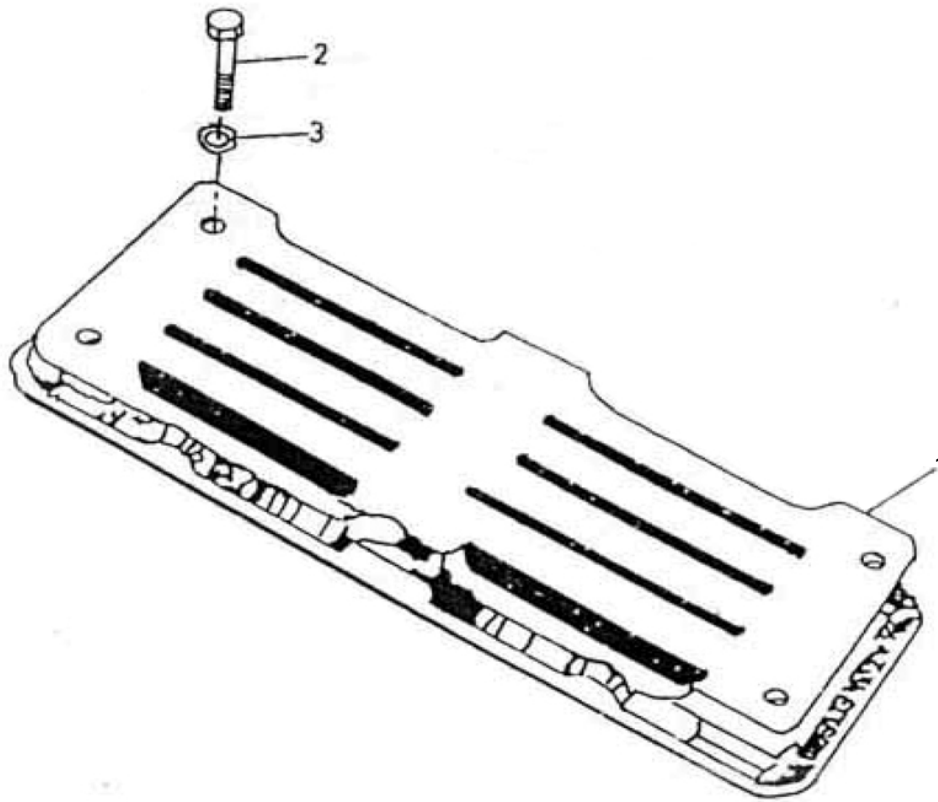

70265277 - ASSEMBLY VALVE DISCHARGE

No.	Description	Ref Part No.	QTY
-	ASSEMBLY VALVE DISCHARGE	70265277	-
1	- VALVE DISCHARGE	70264288	1
2	- CAP SCREW HEX HEAD 1/4" X 1-1/4"	95434734	6*
3	- WASHER LOCK 1/4"	95081873	6*