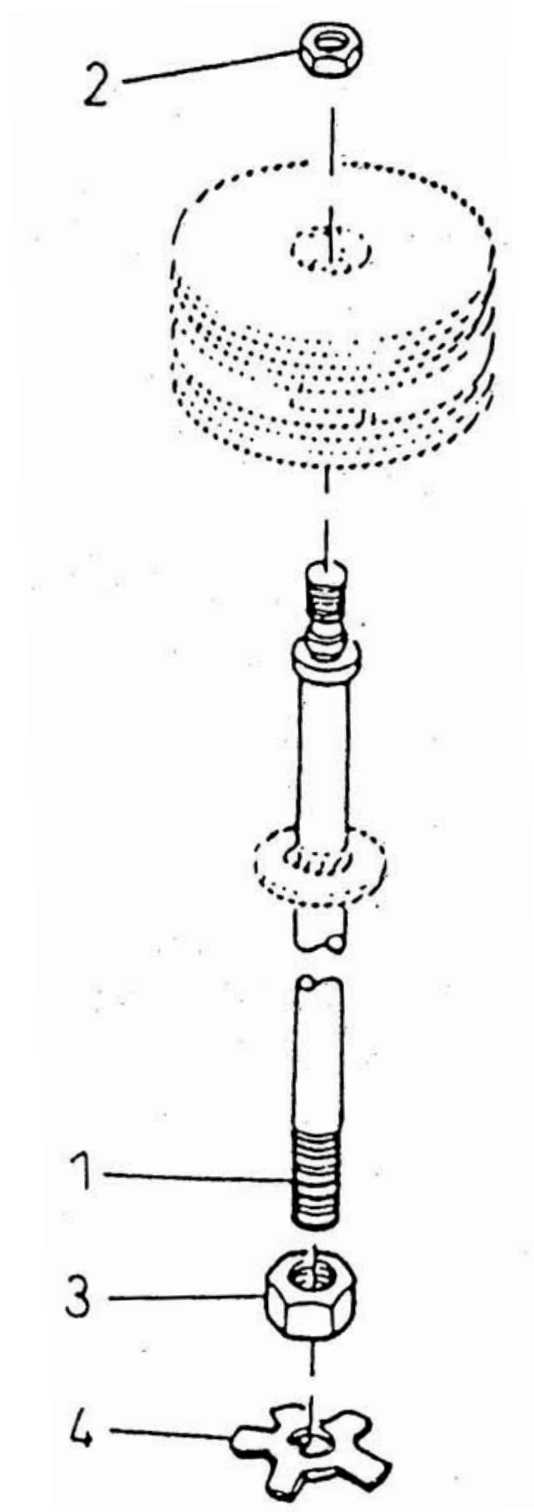

19. ASSEMBLY ROD PISTON - MODEL 7 x 5 NL

All manufacturer's names, numbers, photos, product description and/or part numbers are used for reference purposes only & it is not implied that any part listed is the product of these manufacturers. Since Approvement are made from time to time, the illustration and specifications are subject to change without notice.

19. ASSEMBLY ROD PISTON - MODEL 7 x 5 NL

No.	Description	Ref Part No.	QTY
–	Assembly Rod Piston	70222740	–
1	– Rod Piston	37891157	1
2	– Nut Piston	37087517	1
3	– Nut Jam X-Head	30565667	1
4	– Washer Lock	31531775	1