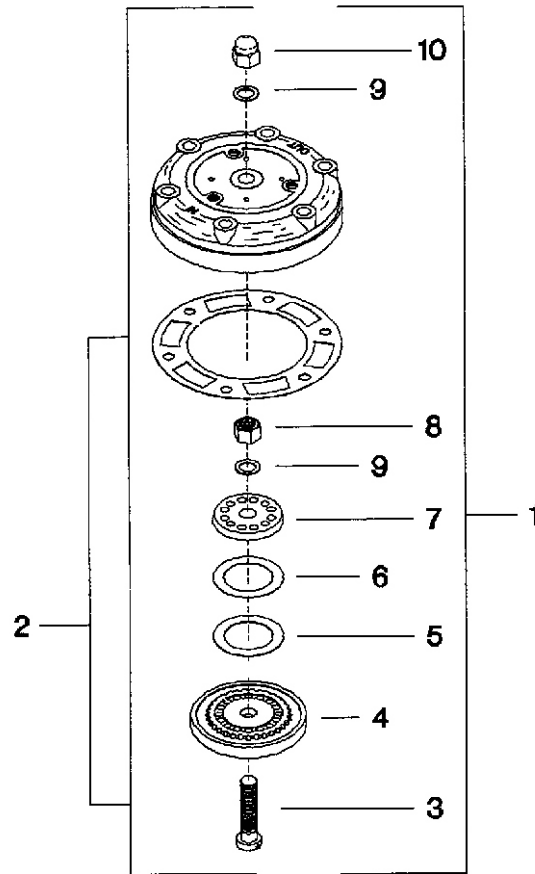

# 32156747 - VALVE ASSEMBLY

No.	Description	Ref Part No.	QTY
9-2	<b>Valve Assembly</b>	<b>32156747</b>	-
9-3	- Bolt, Valve	30279897	1
9-4	- Seat, Valve Discharge	30217673	1
9-5	- Plate, Valve Discharge	30181499	1
9-6	- Spring, Valve Discharge	30221501	1
9-7	- Plate, Stop - Discharge	30218978	1
9-8	- Nut, Hex 3/4 - 16	95076816	1
9-9	- Washer, Belleville - 3/4	37092897	2
9-10	- Nut, Acorn - 3/4 -16	30287650	1