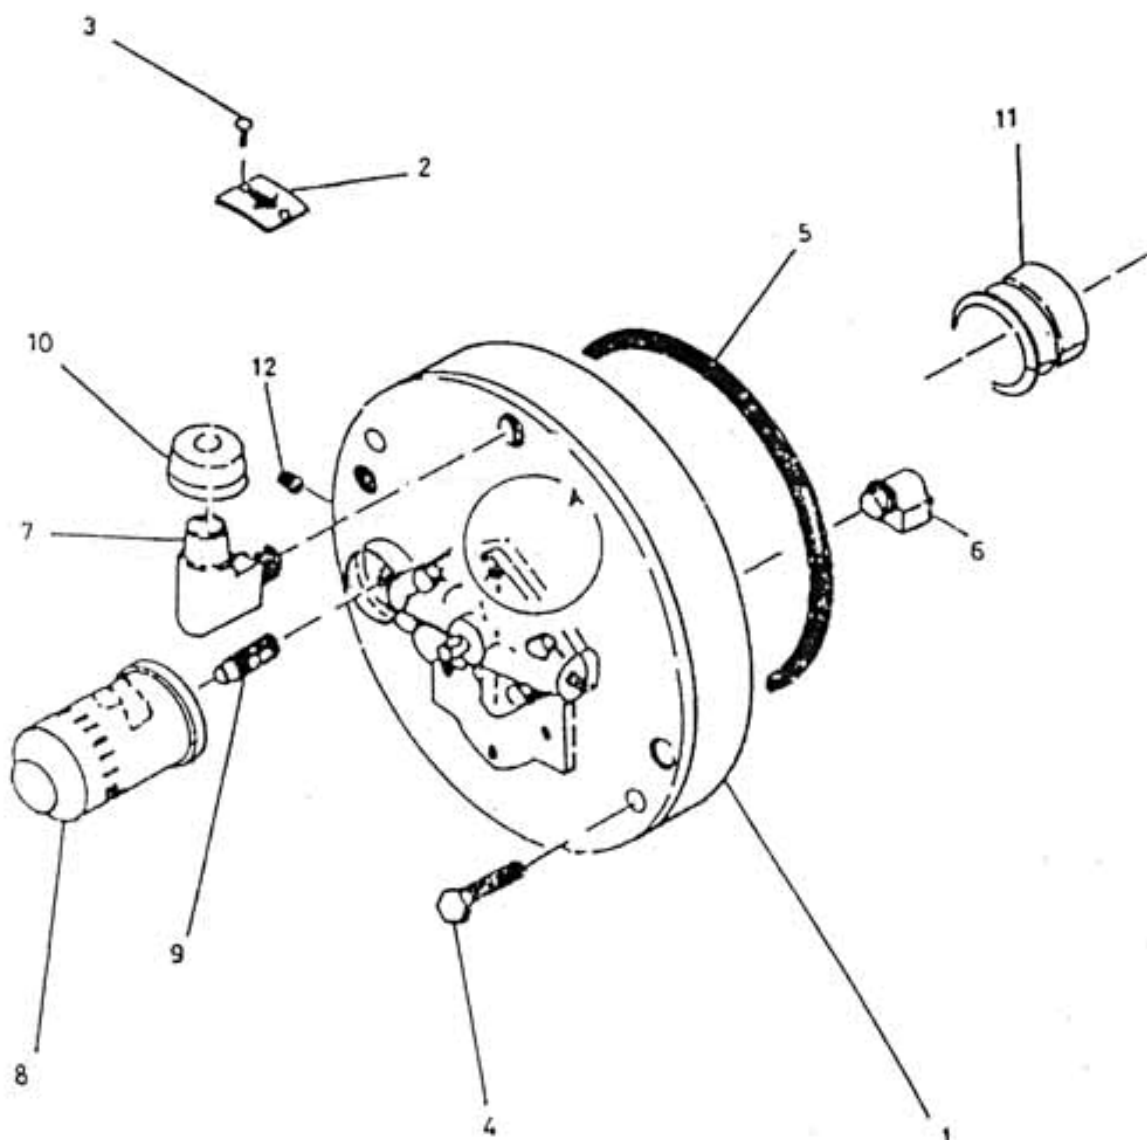

4. HOUSING MAIN BEARING & OIL PUMP - MODEL 8 x 7 NL

All manufacturer's names, numbers, photos, product description and/or part numbers are used for reference purposes only & it is not implied that any part listed is the product of these manufacturers. Since Approvement are made from time to time, the illustration and specifications are subject to change without notice.

4. HOUSING MAIN BEARING & OIL PUMP - MODEL 8 x 7 NL

No.	Description	Ref Part No.	QTY
1	Housing Main Bearing	42168690	1
2	Plate Rotation	39516646	1
3	Screw Machine 0.114" X0.25"	39175070	2
4	Screw Cap Hex Head 3/4" X 4"	95104709	2
5	O' Ring 14" X 14-1/2" X 1/4"	95018370	1
6	Elbow Male 5/8"	94425162	1
7	Breather Elbow	39314323	1
8	Filter Oil	30472161	1
9	Adaptor Oil Filter	30179220	1
10	Cap Breather	30557888	1
11	Bush Main Bearing Housing 7"	30557565	2
12	Plug Co. Sunk 3/8"	95101705	2