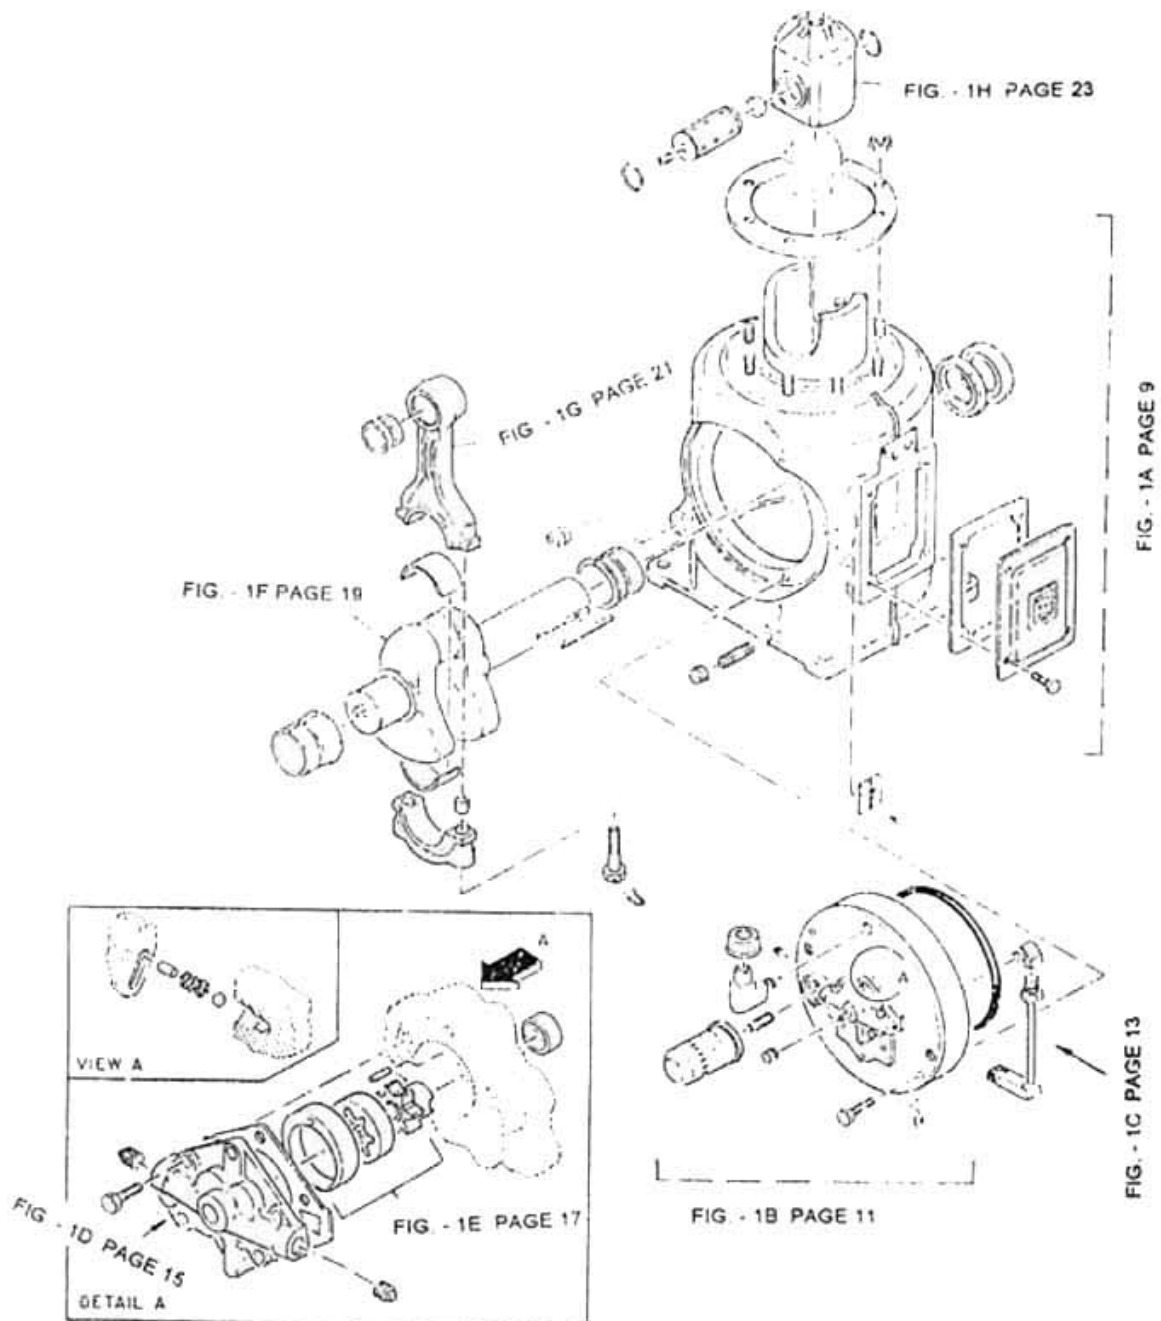

2. ASSEMBLY FRAME & GEAR - MODEL 8 x 5 LUB

All manufacturer's names, numbers, photos, product description and/or part numbers are used for reference purposes only & it is not implied that any part listed is the product of these manufacturers. Since Approvement are made from time to time, the illustration and specifications are subject to change without notice.

2. ASSEMBLY FRAME & GEAR - MODEL 8 x 5 LUB

No.	Description	Ref Part No.	QTY
1A	Assembly Frame Complete	70315403	1
1B	Assembly Housing Main Bearing	70315395	1
1C	Assembly Suction Pipe For Oil	30567077	1
1D	Assembly Oil Pump Cover	31165376	1
1E	Assembly Oil Pump	70402680	1
1F	Assembly Crank Shaft	37087251	1
1G	Assembly Rod Connecting	37189586	1
1H	Assembly Cross Head	70324306	1