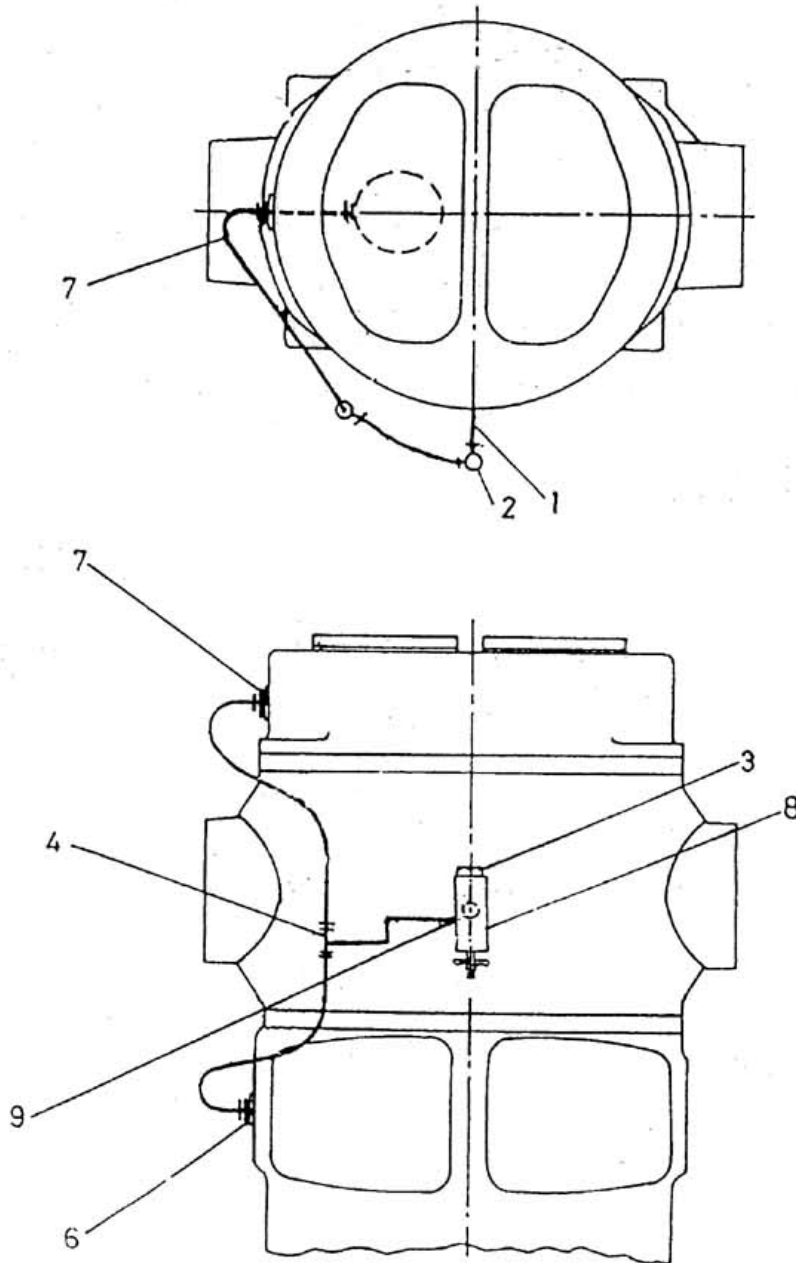

27. ASSEMBLY UNLOADER PIPING - MODEL 9 x 7 NL

All manufacturer's names, numbers, photos, product description and/or part numbers are used for reference purposes only & it is not implied that any part listed is the product of these manufacturers. Since Improvement are made from time to time, the illustration and specifications are subject to change without notice.

27. ASSEMBLY UNLOADER PIPING - MODEL 9 x 7 NL

No.	Description	Ref Part No.	QTY
1	Stud Valve Aux	30762678	1
2	Tee Reducing 1/2" X 1/2" X 3/8"	97057848	1
3	Reducer Bushing 1/2" X 1/4"	95002044	1
4	Tee Union 3/8" X 3/8" X 3/8"	70316609	1
5	Connector Male 3/8" X 1/8"	70316641	2
6	Fitting Tank	70409198	2
7	Tube	70220355	10
8	Valve Auxiliary	94465002	1
9	Plug Pipe Sq. Head 1/2"	95033619	1
-	Elbow Male 3/8" X 1/8"	70316625	1