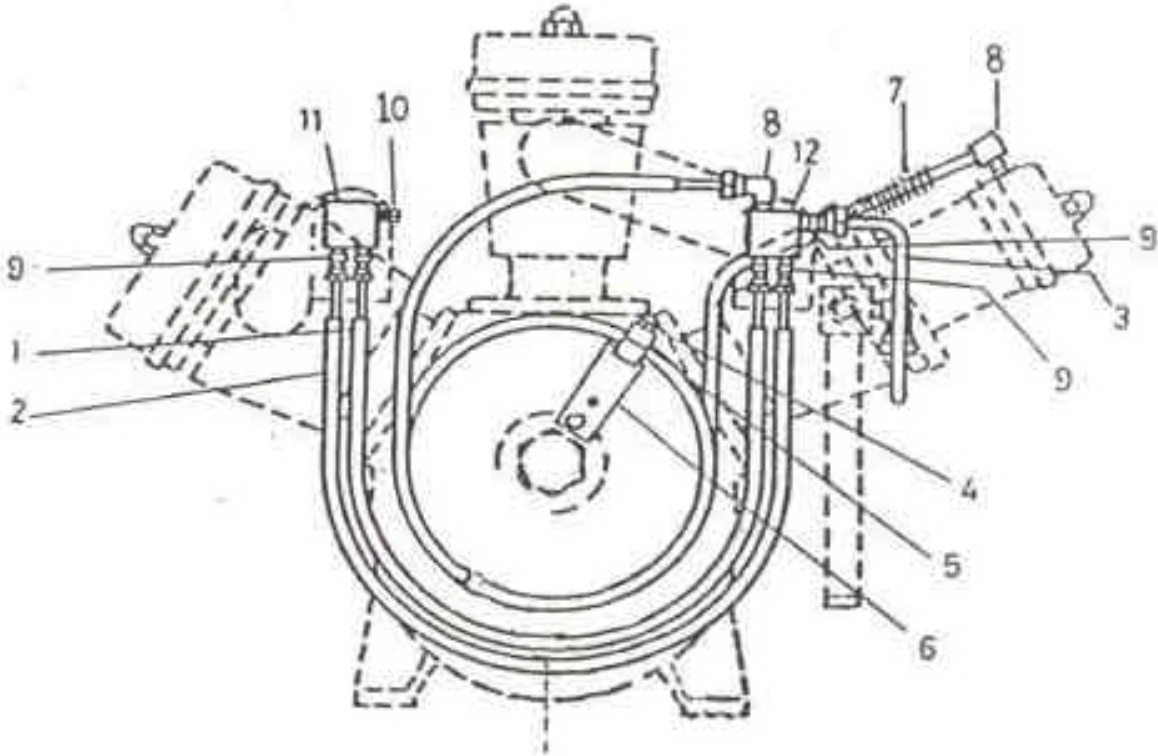

10. AFTERCOOLER ASSEMBLY - MODEL 15T2

10. AFTERCOOLER ASSEMBLY - MODEL 15T2

No.	Description	Ref Part No.	QTY
11-1	Tube Finned - 41"	30335459	1
11-2	Tube Finned - 37"	30335442	1
11-3	Tube Assy. A/C Trap	97046023	2.7 FT
11-4	Capscrew Hex 3/8 X 1-1/4L	95043766	4
11-5	Clamp Aftercooler	NSS	1
11-6	Brace Aftercooler	NSS	1
11-7	Tubing Finned - A/C.	32129004	1
11-8	Tube Elbow 1/2 X 3/8	95040184	2
11-9	Connector Tube	95083184	5
11-10	Plug Pipe Sq. Head 3/8	95033601	1
11-11	Connection A/C	30284137	1
11-12	Connection A/C	30284152	1