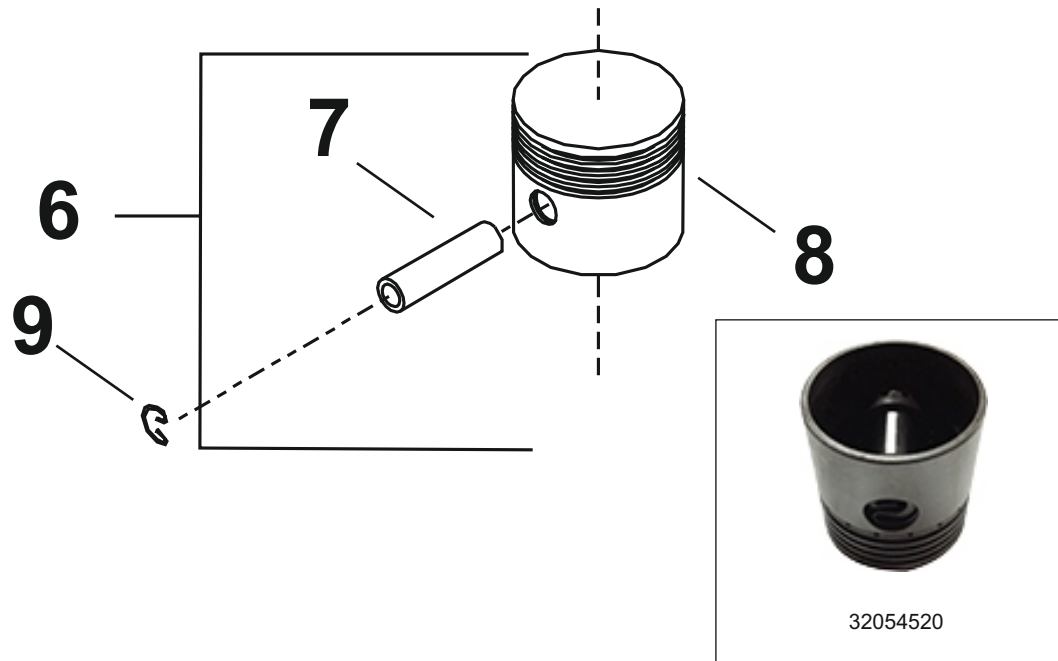

32054520 - ASSEMBLY PISTON / PIN 4"

No.	Description	Ref Part No.	QTY
5-6	Assembly Piston/Pin 4"	32054520	-
5-7	- Pin, Piston	37131695	1
5-8	- Piston - 4"	NSS	1
5-9	- Ring, Lock	30288450	2