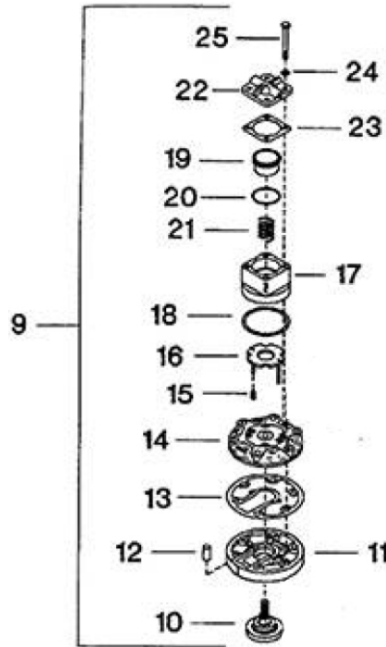

32226318 - ASSEMBLY AIRHEAD VALVE HP

No.	Description	Ref Part No.	QTY
2-9	Assembly Airhead Valve - High Pressure	32226318	-
2-10	- Valve, 35 - Complete	37004827	1
2-11	- Airhead, Bottom	32222705	1
2-12	- Dowel	37114030	1
2-13	- Gasket, Airhead - Top/Bottom	37007754	1
2-14	- Airhead, Top	32226177	1
2-15	- Spring, Unloader Pin	32012395	2
2-16	- Plate, Unloader - Complete	32016578	1
2-17	- Body, Unloader	37129889	1
2-18	- Gasket, Unloader Body	30294680	1
2-19	- Piston, Unloader	32222507	1
2-20	- O-Ring, Unloader Piston	32225468	1
2-21	- Spring, Unloader Piston	30416853	1
2-22	- Cover, Unloader	37129905	1
2-23	- Gasket, Unloader Cover	30294656	1
2-24	- Washer - M10	32225286	4
2-25	- Capscrew - M10 X 85	32225138	4