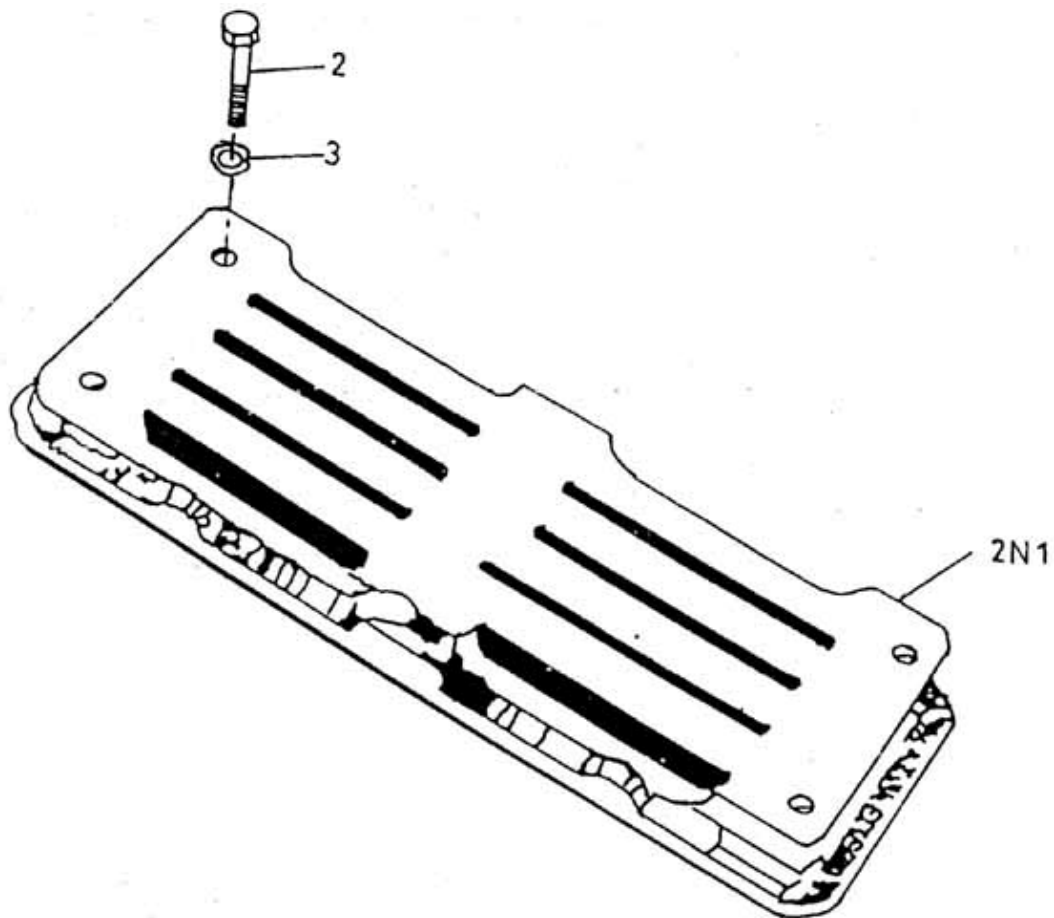

## 23. ASSEMBLY VALVE DISCHARGE - MODEL 9.5 x 5 NL

All manufacturer's names, numbers, photos, product description and/or part numbers are used for reference purposes only & it is not implied that any part listed is the product of these manufacturers. Since Approvement are made from time to time, the illustration and specifications are subject to change without notice.

## 23. ASSEMBLY VALVE DISCHARGE - MODEL 9.5 x 5 NL

No.	Description	Ref Part No.	QTY
–	Assembly Valve Discharge	37104031	–
1	– Valve Discharge	37022829	1
2	– Cap Screw Hex Head 1/4" X 1-1/4"	95434734	6
3	– Washer Lock 1/4"	95081873	6