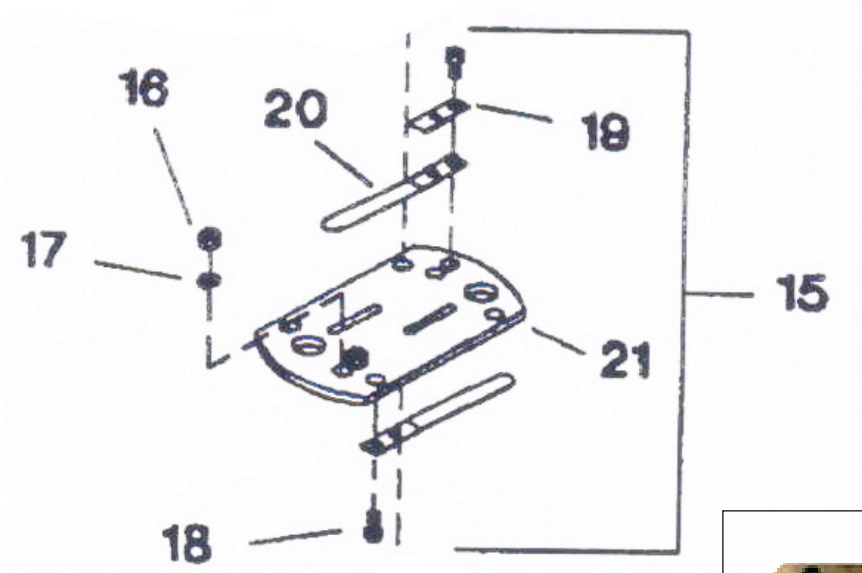

32141194 - ASSEMBLY SPACER / VALVE HP

| No. | Description | Ref Part No. | QTY |
|-------------|--|-----------------|-----|
| 2-15 | Assembly Spacer/Valve High Pressure | 32141194 | - |
| 2-16 | - Nut-Hex | 95416335 | 4 |
| 2-17 | - Lockwasher, Spring-1/4" | 32035479 | 4 |
| 2-18 | - Screw, Fillister Head | 32035461 | 4 |
| 2-19 | - Shim, Finger Valve | 32139891 | 1 |
| 2-20 | - Valve, Finger | 30221170 | 2 |
| 2-21 | - Spacer | 37127248 | 1 |