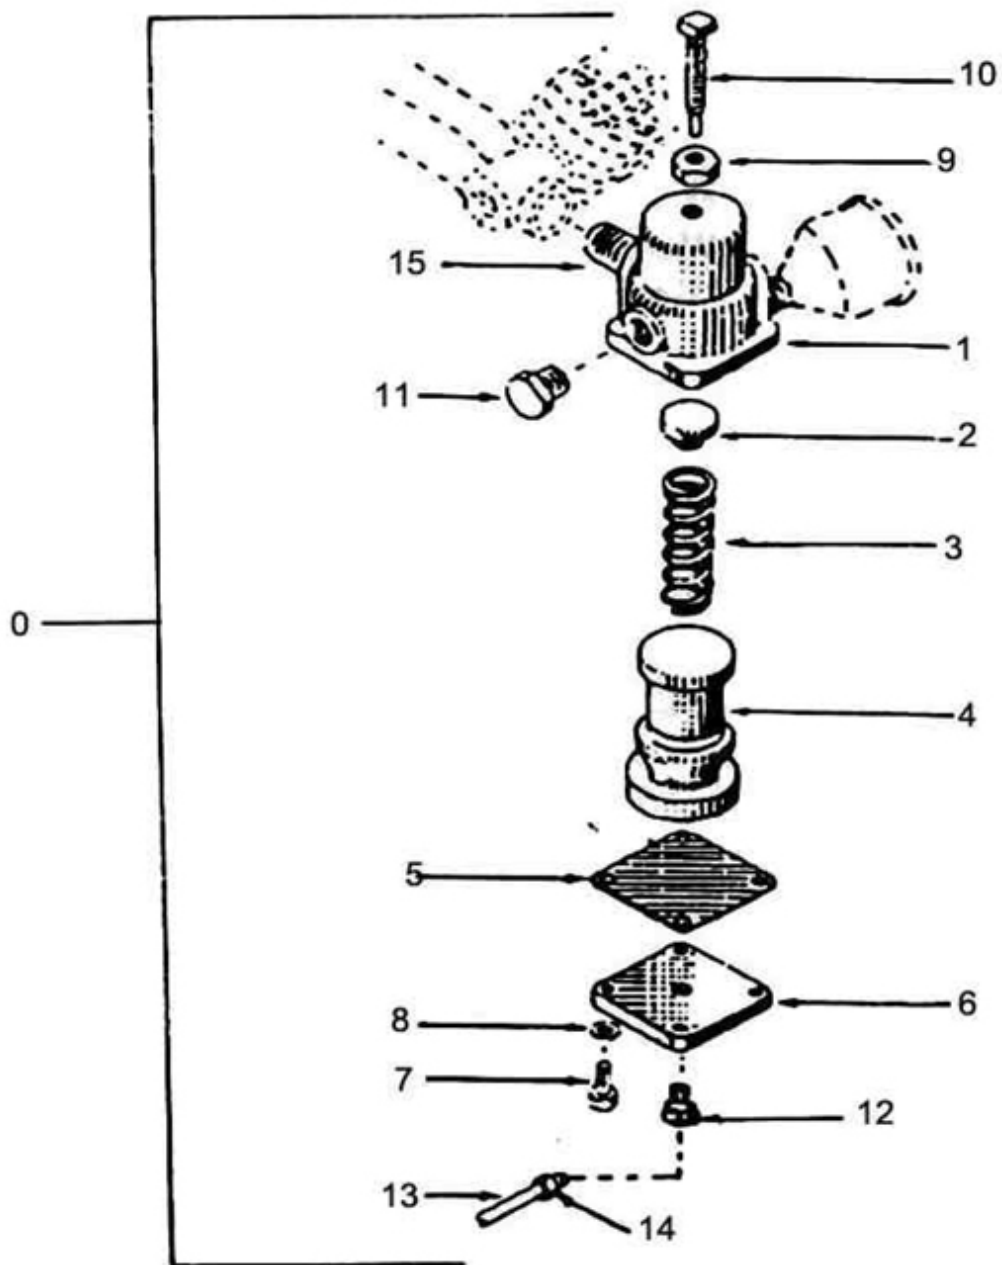

5. PRESSURE CONTROLLER - MODEL 234

All manufacturer's names, numbers, photos, product description and/or part numbers are used for reference purposes only & it is not implied that any part listed is the product of these manufacturers. Since Approvement are made from time to time, the illustration and specifications are subject to change without notice.

5. PRESSURE CONTROLLER - MODEL 234

No.	Description	Ref Part No.	QTY
5-0	Pressure Controller Compl	—	1
5-1	– Body Pressure Controller	30296032	1
5-2	– Washer Spring	30285118	1
5-3	– Spring	30671762	1
5-4	– Valve	30288013	1
5-5	– Diaphragm	30282404	1
5-6	– Cover	30211270	1
5-7	– Capscrew	95079612	4
5-8	– Washer Spring	95081857	4
5-9	– Nut	95077798	1
5-10	– Screw Spring Adjusting	30290811	1
5-11	– Plug Body	30284863	1
5-12	– Connector Tube	95082475	1
5-13	– Tube	32020489	1
5-14	– Nut Tube	95229027	2
5-15	– Nipple Close	95048435	1