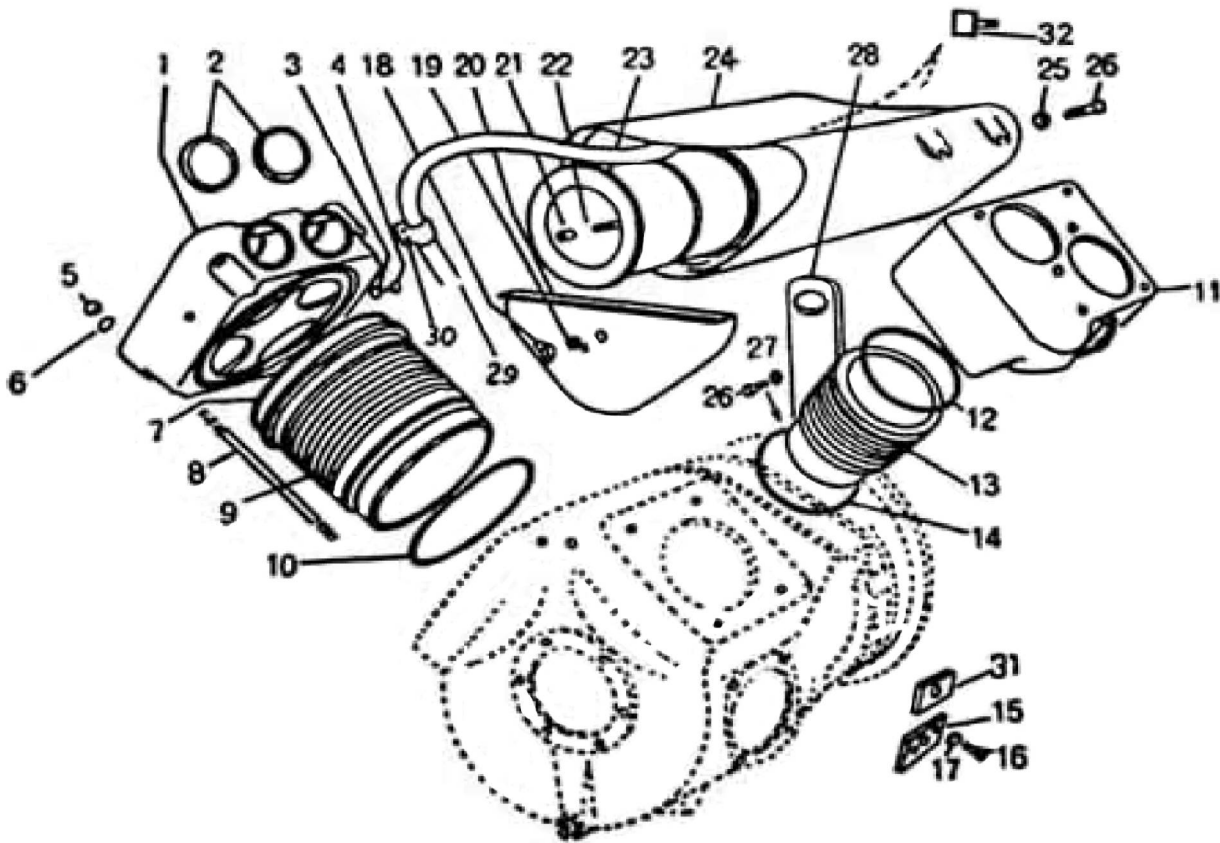

2. Air Filters And Cylinders

No.	Description	Ref. Part No.	QTY
1	Head, LP	1614030202	1
2	Rubber ring	1404178000	2
3	Copper washer	0653104100	1
4	Plug	0686370100	1
5	Nut	0268310800	8
6	Spring washer	0333213800	8
7	Cord 3 x 796	1619033300	1
8	Stud	1404124800	8
-	Liner Set LP & HP (9&13)	VT LINER	1
9	Liner LP	1614130002	1
10	O-ring	0663786800	1
11	Head, HP	1614030302	1
12	Cord 3 x 512	1619033400	1
13	Liner HP	1614030102	1
14	O-ring	0663785400	2
15	Plate, mounting	1613023700	2
16	Screw	0144344700	4
17	Spring washer	0333214300	4
18	Nut, wing	0296130600	1
19	Washer	0300014800	1
20	Cover	1615015802	1
21	Nylon tube	1615017800	1
22	Stem	1613018700	1
23	Element, filter	1619161300	1
24	Housing, air filter	1613017004	1
25	Spring washer	0333213800	1
26	Screw	0144336000	2
27	Copper washer	0653106200	1
28	Eye, lifting	1613043002	1
29	Plastic tube (drain)	1613121702	1
30	Clamp	0346210800	1
31	Shim	1613120600	1
32	Warning device	1619122100	1