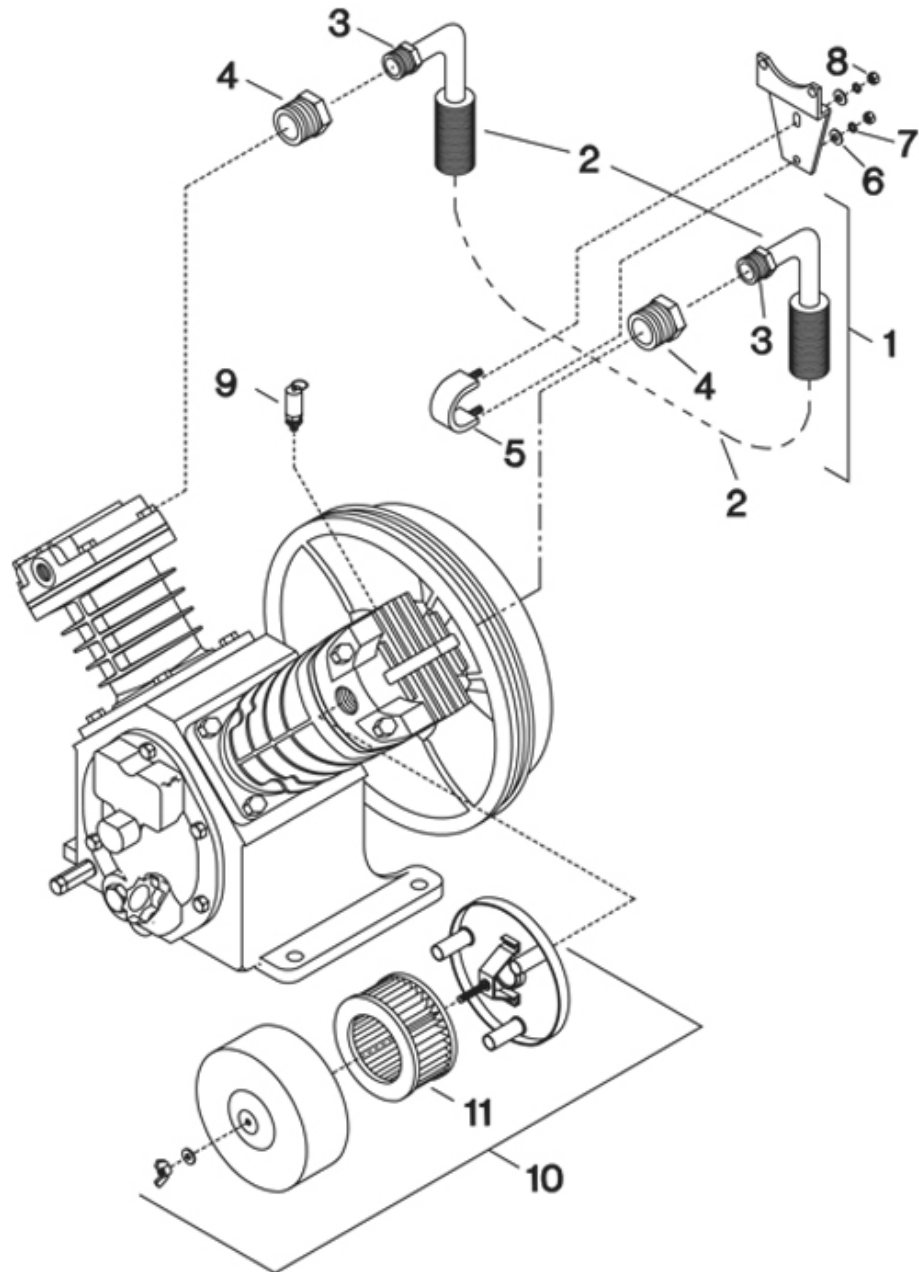

6. INTERCOOLER ASSEMBLY & TUBING COUNTER CLOCKWISE - MODEL 2340

All manufacturer's names, numbers, photos, product description and/or part numbers are used for reference purposes only & it is not implied that any part listed is the product of these manufacturers. Since Approvement are made from time to time, the illustration and specifications are subject to change without notice.

6. INTERCOOLER ASSEMBLY & TUBING COUNTER CLOCKWISE - MODEL 2340

No.	Description	Ref Part No.	QTY
6-1	Assy., Intercooler	32293706	1
6-2	– Intercooler	32295545	1
6-3	– Nut, Tube - 3/4"	95108577	2
6-4	– Connector, Tube - 3/4" X 3/4"	95031761	2
6-5	Clamp, Intercooler	NA	1
6-6	Washer, Flat - 1/4"	NA	2
6-7	Lockwasher, Spring - 1/4"	NA	2
6-8	Nut, Hex - 1/4-20	NA	2
6-9	Valve, Relief - 80 PSIG	72062185	1
6-10	Filter, Inlet - Complete	32170953	1
6-11	– Element, Filter - 10 Micron	32170979	1