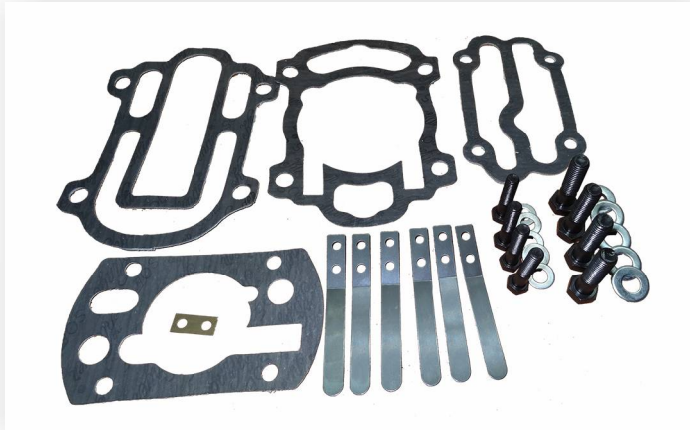

Service KIT For Model 242

3. Valve/Gasket Kit 32248294

No.	Description	QTY	Part No.	Part No.	SET
C	Valve/Gasket Kit			32248294	1
	- Finger Valve	6	30221170		
	- H/P Head Gasket	1	32246324		
	- L/P Head Gasket	1	32267551		
	- H/P Spacer Gasket	1	32246332		
	- L/P Spacer Gasket	1	32267544		
	- Spring Shim	1	32139891		
	- Screw - 3/8" x 1 3/4"	4	32246548		
	- Flat Washer - 3/8"	5	32246555		
	- Flat Washer - 1/2"	5	32279408		
	- Hex Cap Screw	4	95104196		
	Total	29			