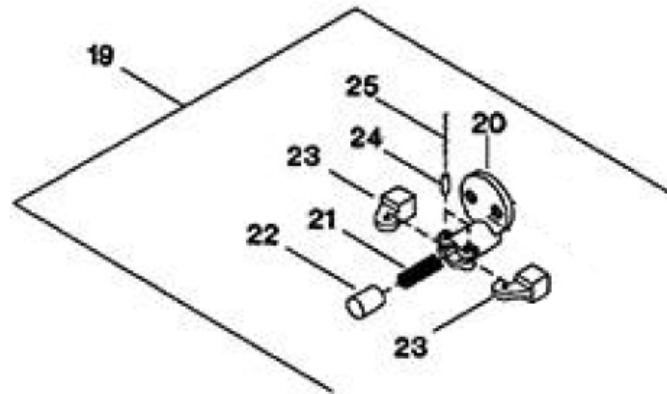

## 3222812 - ASSEMBLY CRANKPIN CAP

No.	Description	Ref Part No.	QTY
<b>1-19</b>	<b>Assembly, Crankpin Cap</b>	<b>3222812</b>	–
1-20	– Body, Crankpin Cap	3222457	1
1-21	– Spring, Centrifugal Unloader	30815898	1
1-22	– Plunger, Centrifugal Unloader	3222440	1
1-23	– Weight, Centrifugal Unloader	30220875	2
1-24	– Pin, Centrifugal Unloader Weight	30214951	2
1-25	– Lockwire - 12Ga	37605185	5"