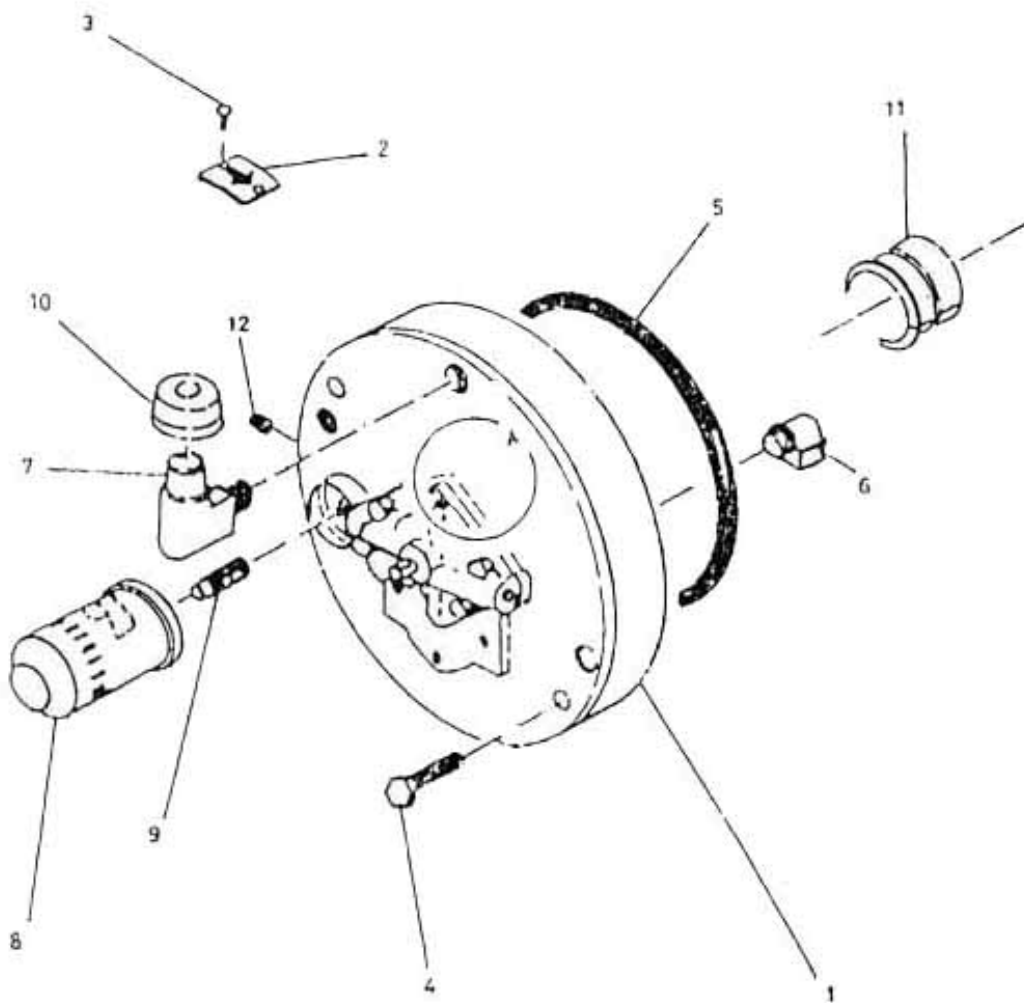

4. HOUSING MAIN BEARING & OIL PUMP - MODEL 7 x 5 LUB

All manufacturer's names, numbers, photos, product description and/or part numbers are used for reference purposes only & it is not implied that any part listed is the product of these manufacturers. Since Approvement are made from time to time, the illustration and specifications are subject to change without notice.

4. HOUSING MAIN BEARING & OIL PUMP - MODEL 7 x 5 LUB

No.	Description	Ref Part No.	QTY
1	Housing Main Bearing	37073624	1
2	Plate Rotation	39516646	1
3	Screw Machine 0.114" X 0.25"	39175070	2
4	Screw Cap Hex Head 5/8" X 3/4"	95104477	2
5	"O" Ring 10-1/2" X 11" X 1/4"	95098067	1
6	Elbow Male 5/8"	94425162	1
7	Breather Elbow	39314323	1
8	Filter Oil	30472161	1
9	Adapter Oil Filter	30179220	1
10	Cap Breather	30557888	1
11	Bush Main Bearing Housing 5"	30557557	2
12	Plug Co. Sunk 3/8"	95101705	2