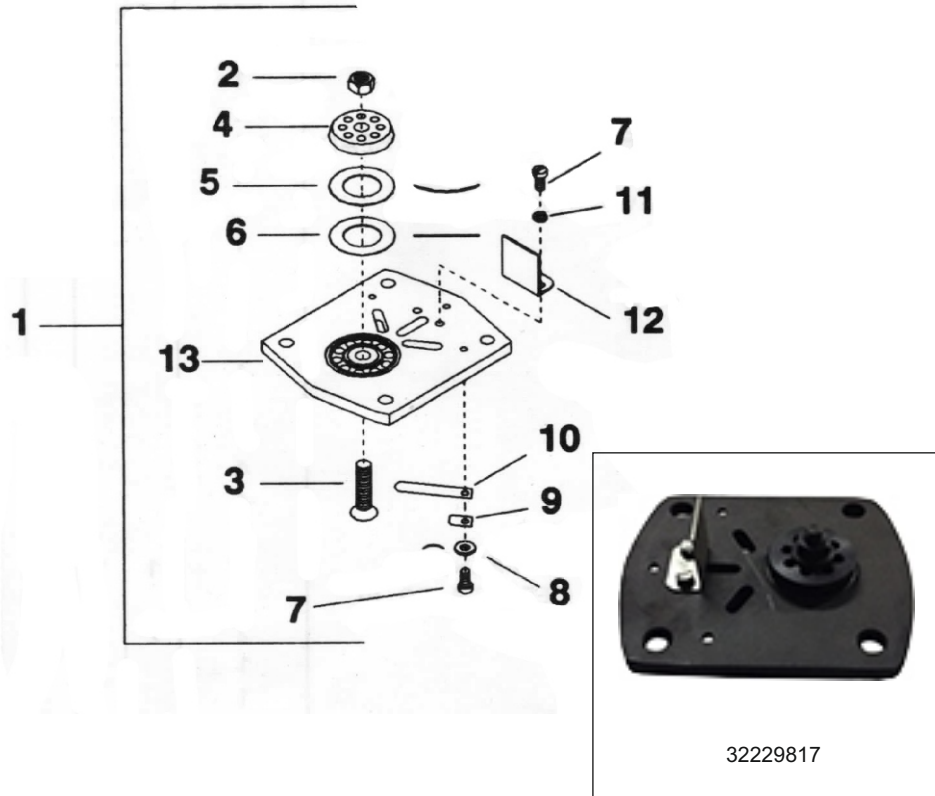

# 32229817 - ASSEMBLY VALVE HIGH PRESSURE

No.	Description	Ref Part No.	QTY
<b>3-1</b>	<b>Assembly Valve High Pressure</b>	<b>32229817</b>	-
3-2	- Nut, Whiz-Lock - 7/16 - 14 Hex	97166946	1
3-3	- Bolt, Discharge Valve	32223927	1
3-4	- Plate, Stop	32176703	1
3-5	- Spring, Discharge Valve	30221576	1
3-6	- Plate, Discharge Valve	30215941	1
3-7	- Screw, Fillister Head - 1/4-20 X 3/8"	32035511	5
3-8	- Washer, Belleville - 1/4"	32217382	3
3-9	- Retainer, Finger Valve	32228306	3
3-10	- Valve, Finger	30220115	3
3-11	- Lock Washer - Spring 1/4"	32035479	2
3-12	- Diffuser	32224156	1
3-13	- Plate, Seat - High Pressure	32228363	1