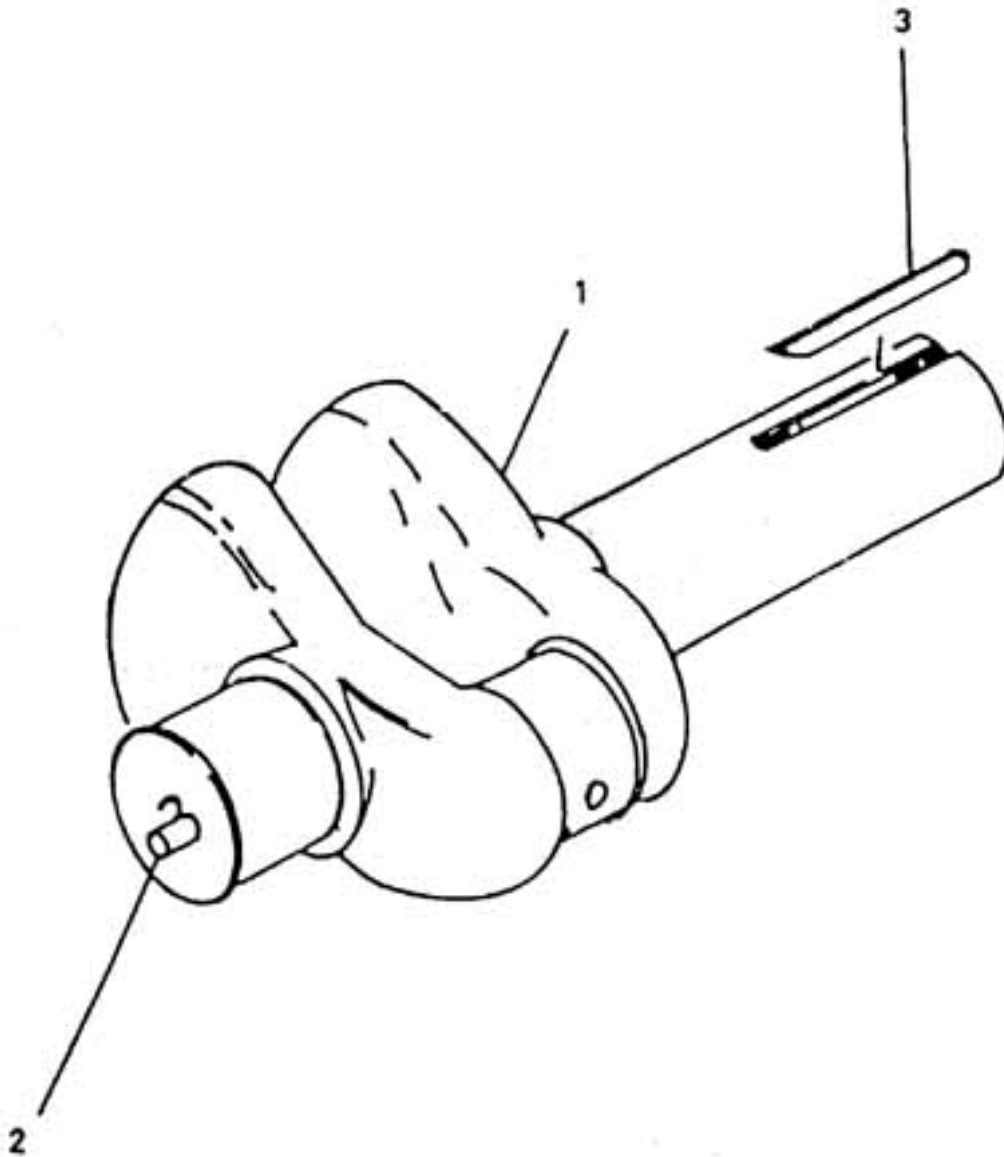

8. ASSEMBLY CRANKSHAFT - MODEL 8 x 5 NL

All manufacturer's names, numbers, photos, product description and/or part numbers are used for reference purposes only & it is not implied that any part listed is the product of these manufacturers. Since Approvement are made from time to time, the illustration and specifications are subject to change without notice.

8. ASSEMBLY CRANKSHAFT - MODEL 8 x 5 NL

No.	Description	Ref Part No.	QTY
1	Crank Shaft	30559629	1
2	Pin Dowel Crankshaft	70408240	1
3	Key 5/8" X 5/8" X 3-3/4"	95453197	1
-	Cap Closr. Crank Shaft	94487543	1