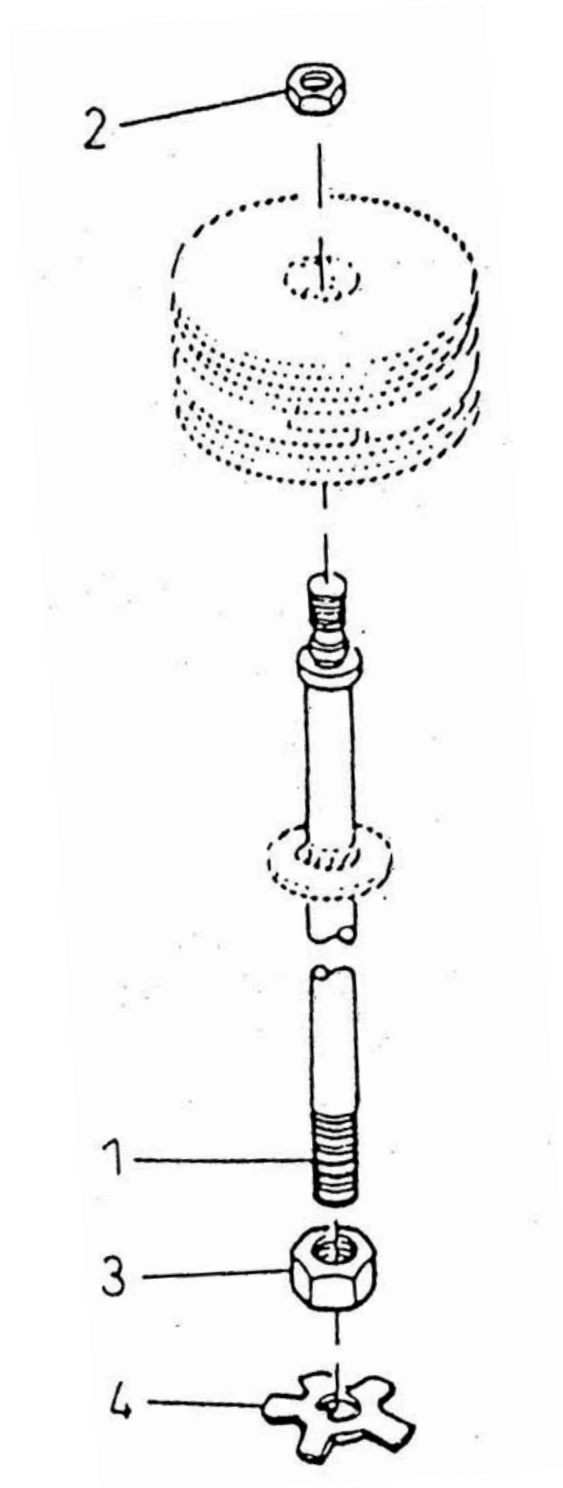

19. ASSEMBLY ROD PISTON - MODEL 9.5 x 7 NL

All manufacturer's names, numbers, photos, product description and/or part numbers are used for reference purposes only & it is not implied that any part listed is the product of these manufacturers. Since Approvement are made from time to time, the illustration and specifications are subject to change without notice.

19. ASSEMBLY ROD PISTON - MODEL 9.5 x 7 NL

No.	Description	Ref Part No.	QTY
–	Assembly Rod Piston	70223219	–
1	– Rod Piston	31204191	1
2	– Nut Piston	37087525	1
3	– Nut Jam X-Head	30565675	1
4	– Washer Lock	30589568	1